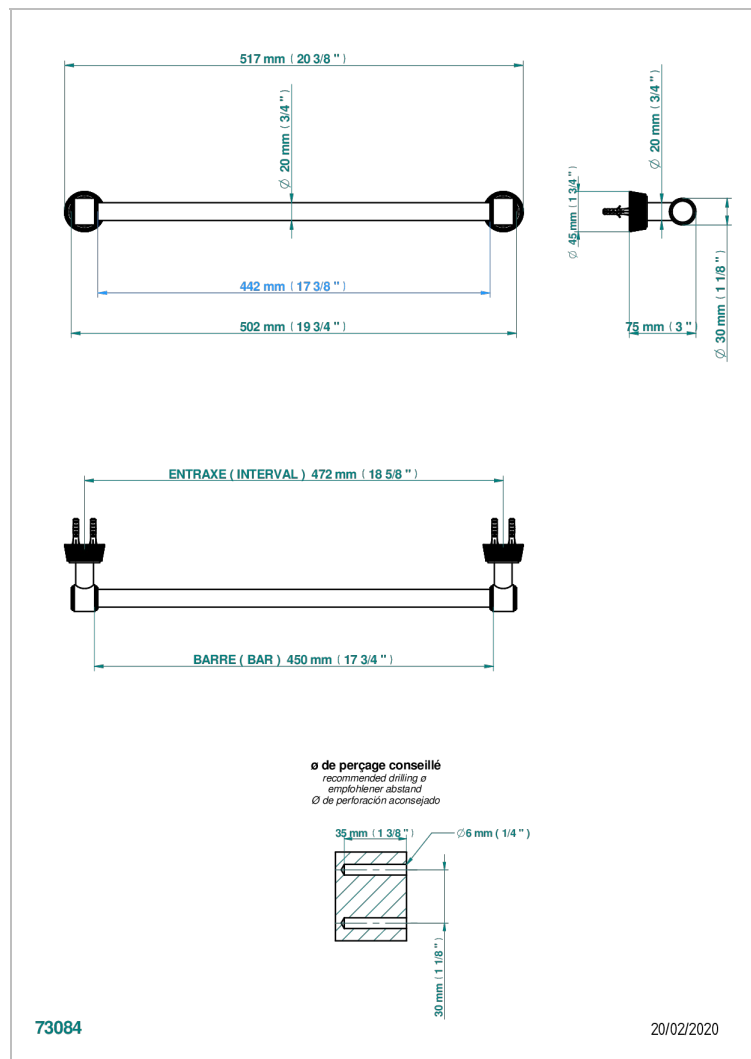

# CORVAIR FIOR DI BOSCO WITH LEVER

U8L-520/45

Single towel rail, fixed rail, length: 450 mm, ø 20 mm

## CHARACTERISTIC

- Corvoir Fior di Bosco with lever
- Single towel rail, fixed rail, length: 450 mm, ø 20 mm