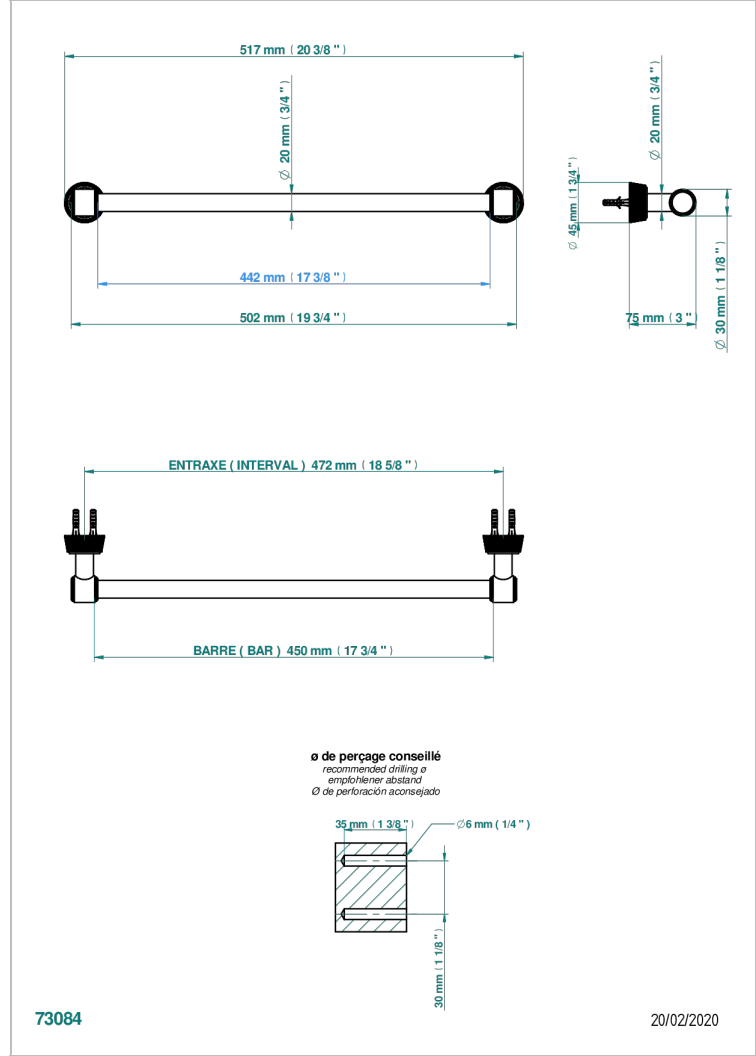

# CORVAIR FIOR DI BOSCO WITH LEVER

U8L-520/45

Single towel rail, fixed rail, length: 450 mm,  $\varnothing$  20 mm

## CHARACTERISTIC

- Corvoir Fior di Bosco with lever
- Single towel rail, fixed rail, length: 450 mm,  $\varnothing$  20 mm