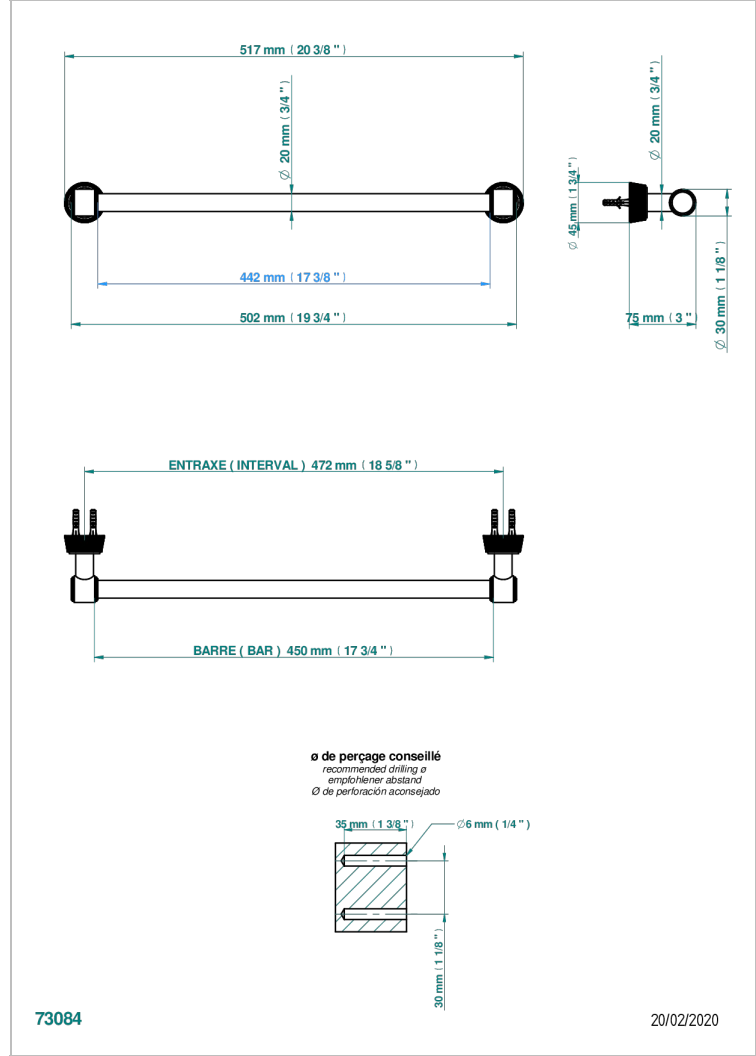

CORVAIR FIOR DI BOSCO WITH LEVER

U8L-520/45

Single towel rail, fixed rail, length: 450 mm, \varnothing 20 mm

CHARACTERISTIC

- Corvoir Fior di Bosco with lever
- Single towel rail, fixed rail, length: 450 mm, \varnothing 20 mm