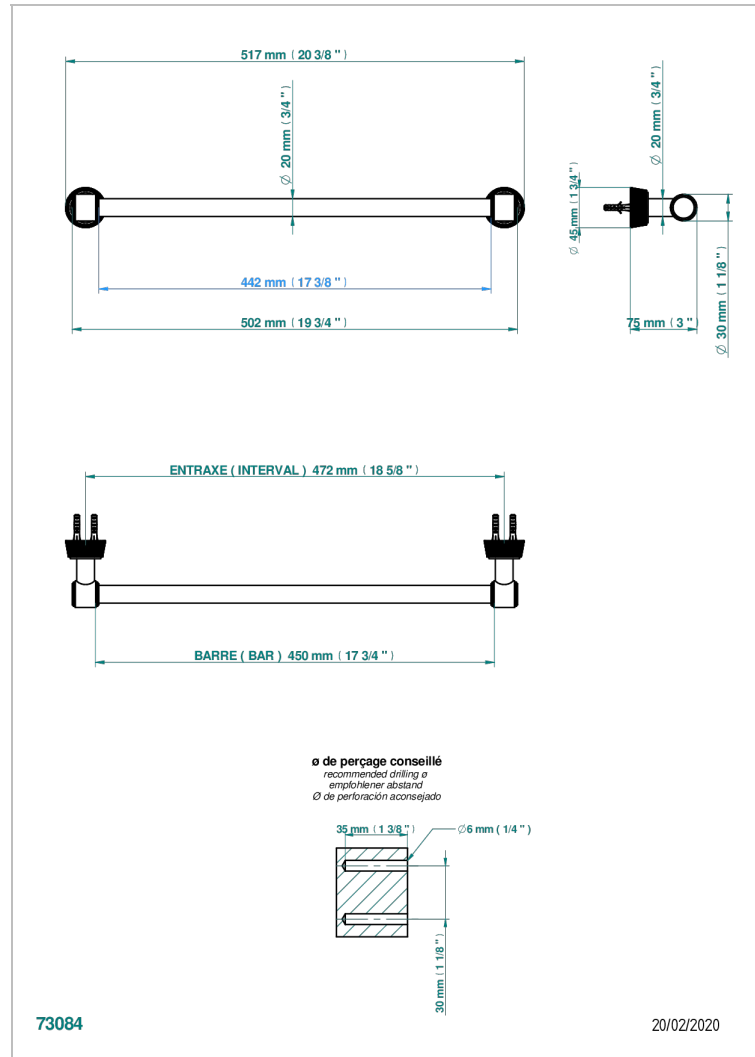

CORVAIR FIOR DI BOSCO

U8K-520/45

Towel bar, 18" long

CHARACTERISTIC

- Corvoir Fior di Bosco
- Towel bar, 18" long

AVAILABLE FINITIONS

Black ceram - D30
Blush PVD - H62
Brass color PVD - H49
Brown bronze color PVD - F33
Chrome polished - A02
Gold color PVD - H52