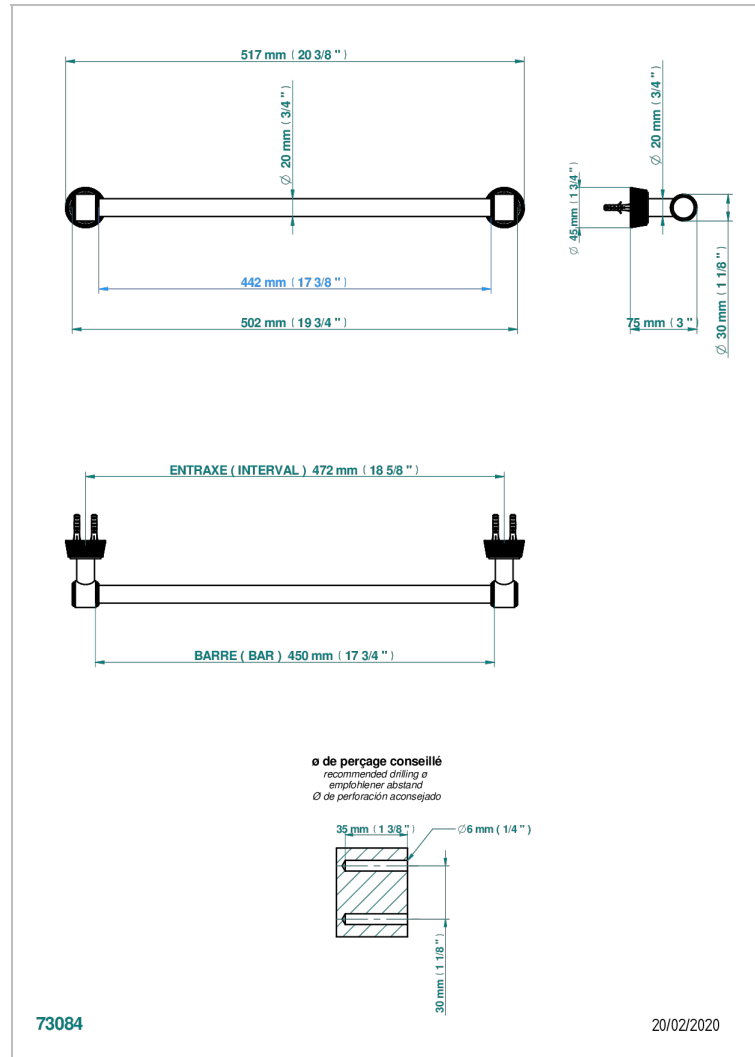

CORVAIR FIOR DI BOSCO

U8K-520/45

Single towel rail, fixed rail, length: 450 mm, \varnothing 20 mm

THG[®]
PARIS

CHARACTERISTIC

- Corvoir Fior di Bosco
- Single towel rail, fixed rail, length: 450 mm, \varnothing 20 mm