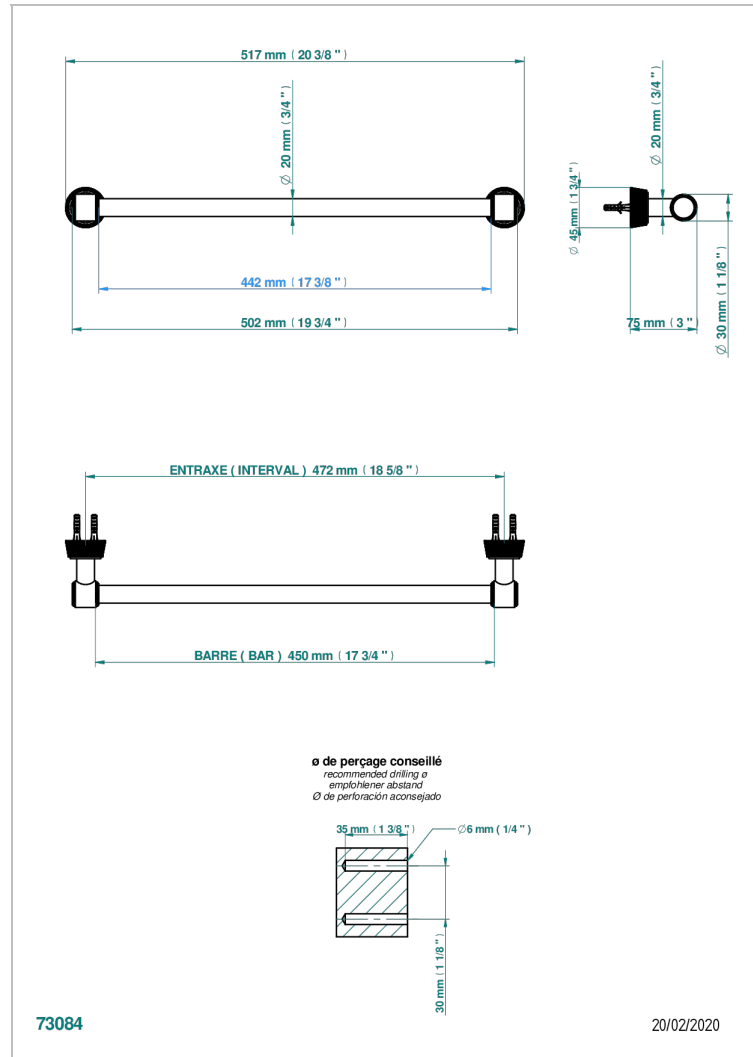

CORVAIR FIOR DI BOSCO

U8K-520/45

Single towel rail, fixed rail, length: 450 mm, \varnothing 20 mm

THG[®]
PARIS

CHARACTERISTIC

- Corvoir Fior di Bosco
- Single towel rail, fixed rail, length: 450 mm, \varnothing 20 mm