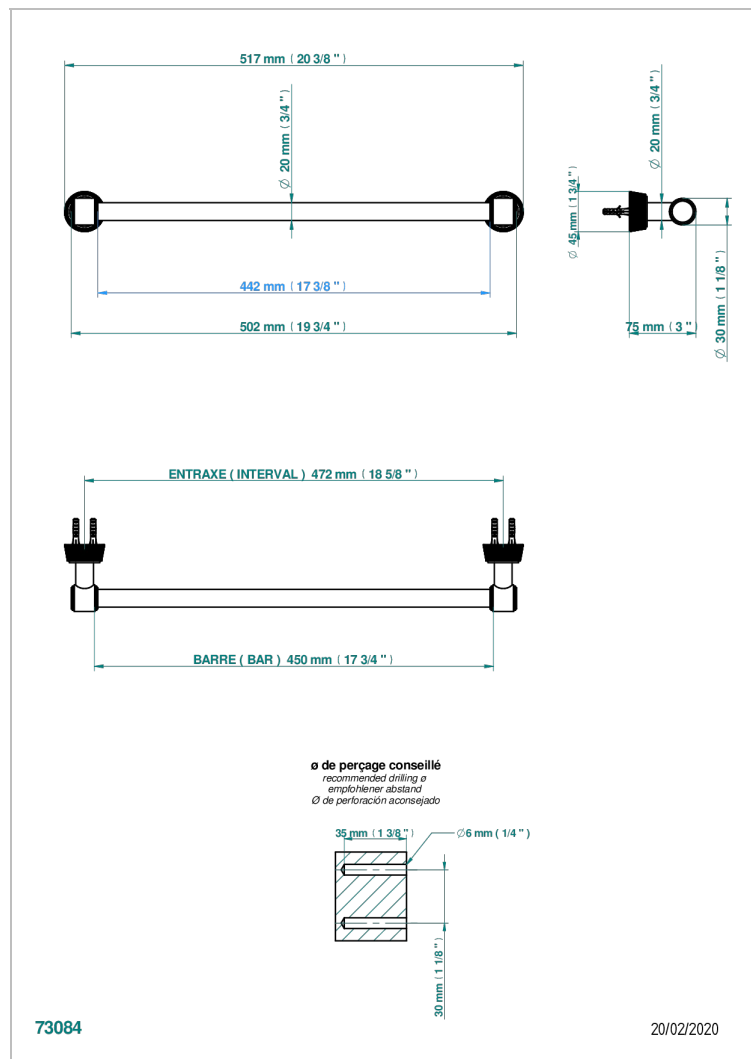

CORVAIR PORTORO WITH LEVER HANDLES

U8J-520/45

Towel bar, 18" long

CHARACTERISTIC

- Corvaair Portoro with lever handles
- Towel bar, 18" long

AVAILABLE FINITIONS

Black ceram - D30
Blush PVD - H62
Brass color PVD - H49
Brown bronze color PVD - F33
Chrome polished - A02
Gold color PVD - H52