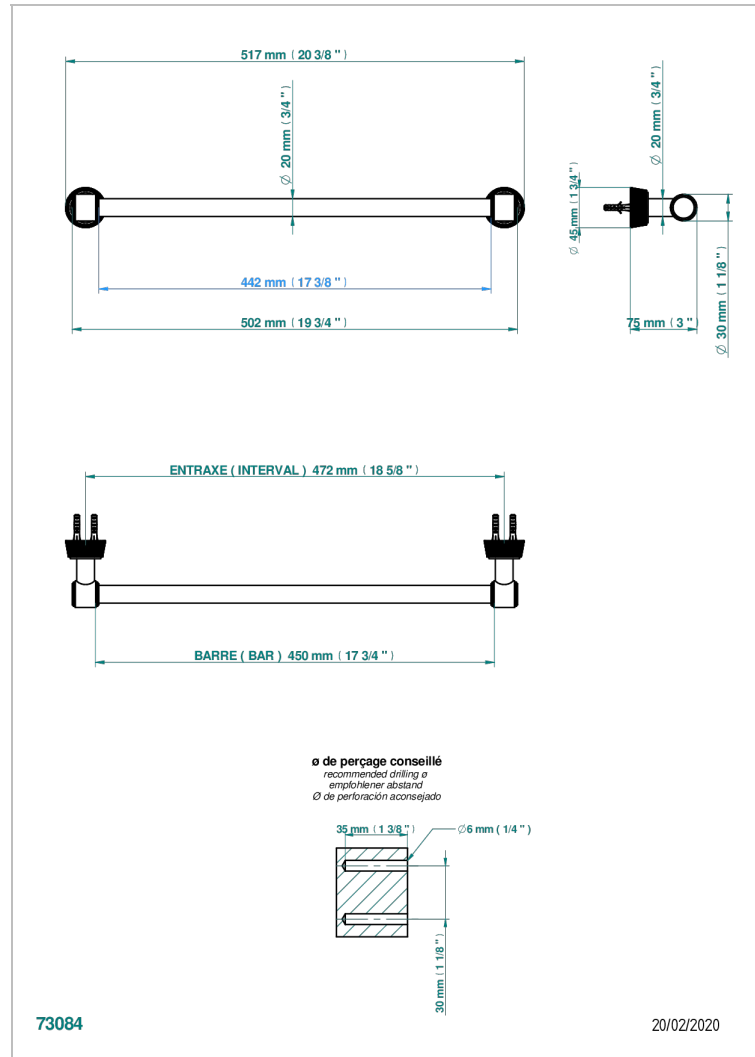

# CORVAIR PORTORO WITH LEVER

U8J-520/45

Single towel rail, fixed rail, length: 450 mm,  $\varnothing$  20 mm

## CHARACTERISTIC

- Corvoir Portoro with lever
- Single towel rail, fixed rail, length: 450 mm,  $\varnothing$  20 mm