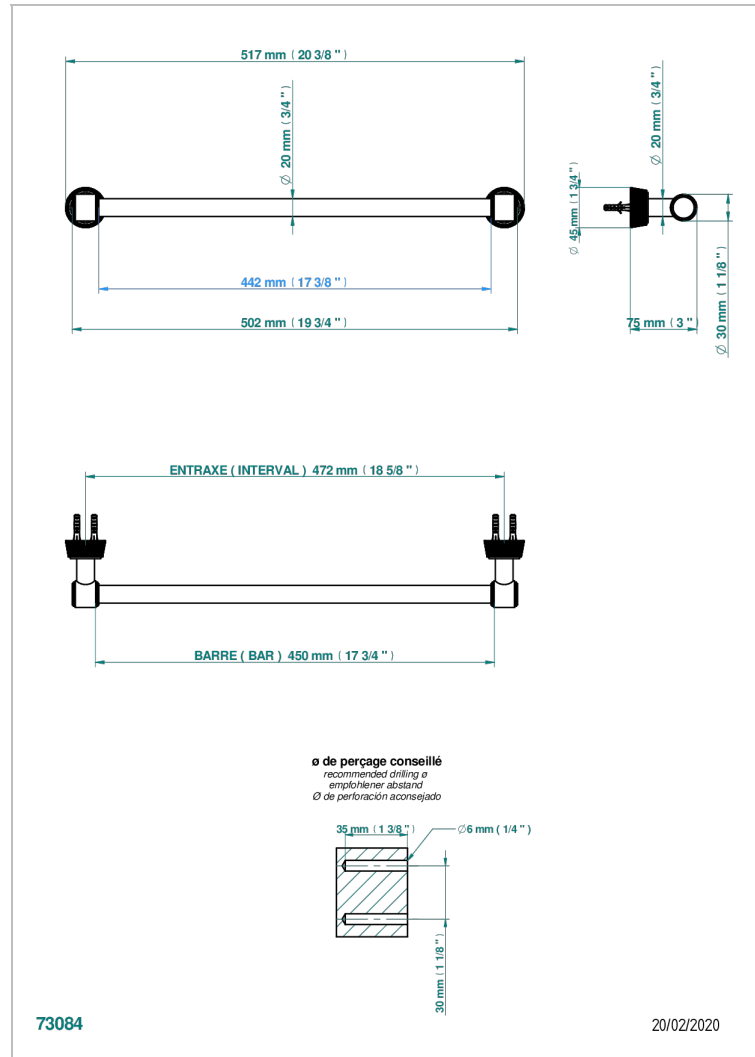

CORVAIR PORTORO WITH LEVER

U8J-520/45

Single towel rail, fixed rail, length: 450 mm, \varnothing 20 mm

CHARACTERISTIC

- Corvoir Portoro with lever
- Single towel rail, fixed rail, length: 450 mm, \varnothing 20 mm