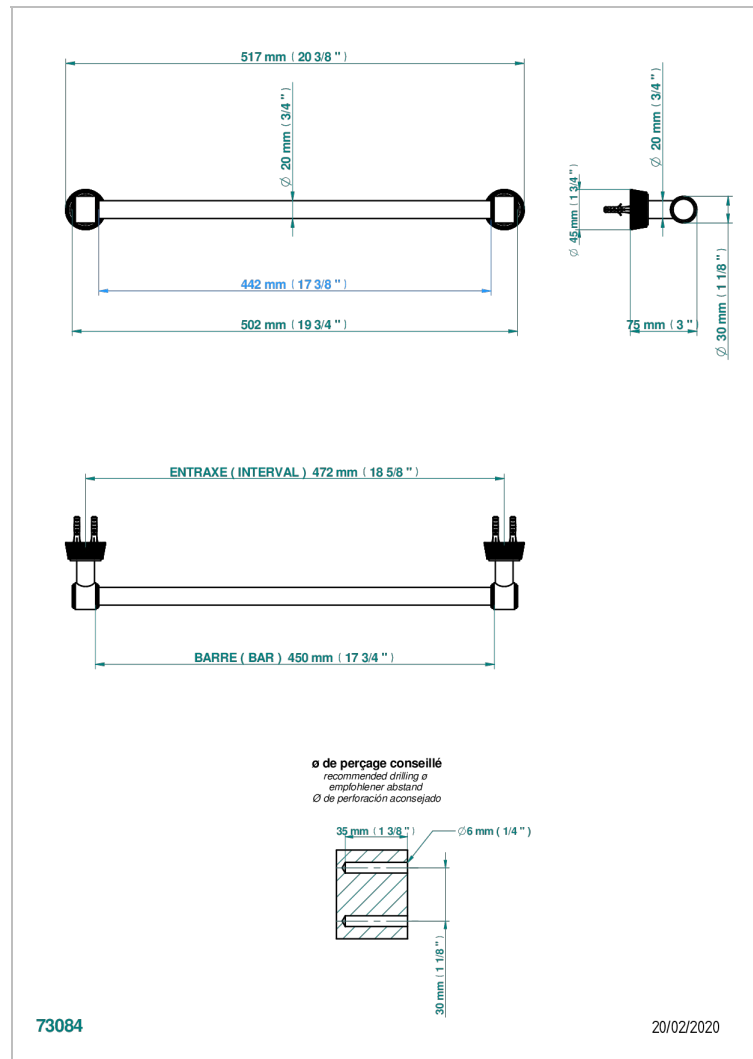

# CORVAIR PORTORO WITH LEVER

U8J-520/45

Single towel rail, fixed rail, length: 450 mm,  $\varnothing$  20 mm

## CHARACTERISTIC

- Corvaair Portoro with lever
- Single towel rail, fixed rail, length: 450 mm,  $\varnothing$  20 mm