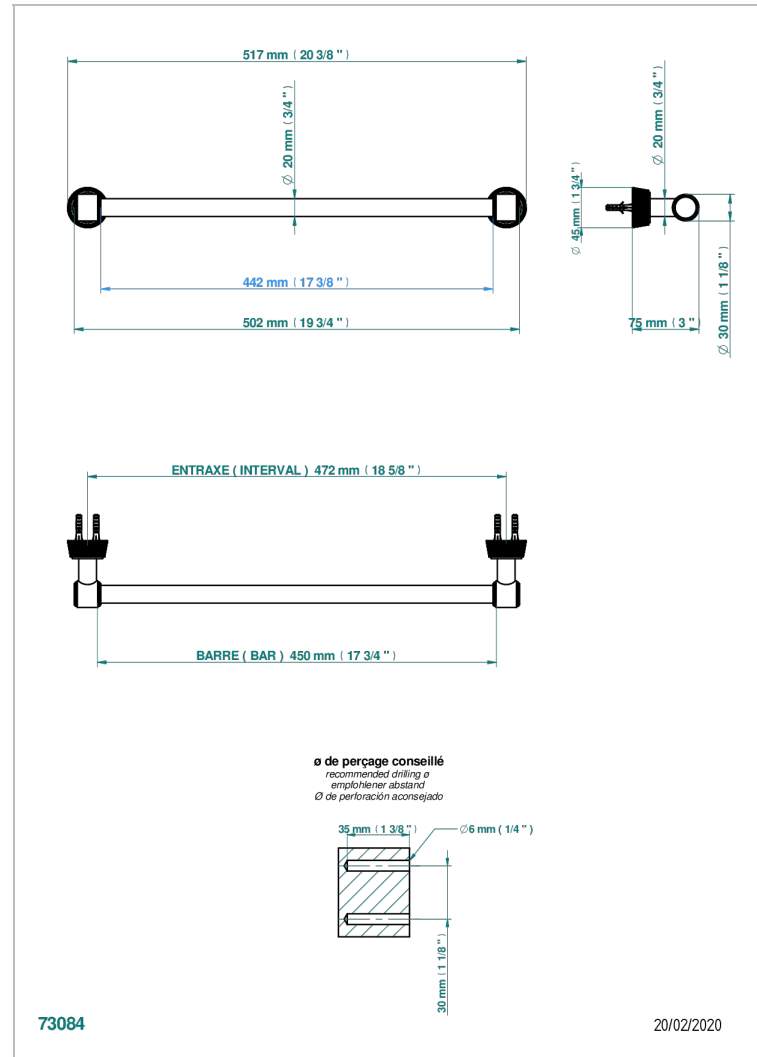

# CORVAIR PORTORO

U8H-520/45

Towel bar, 18" long

THG<sup>®</sup>  
PARIS

## CHARACTERISTIC

- Corvaair Portoro
- Towel bar, 18" long