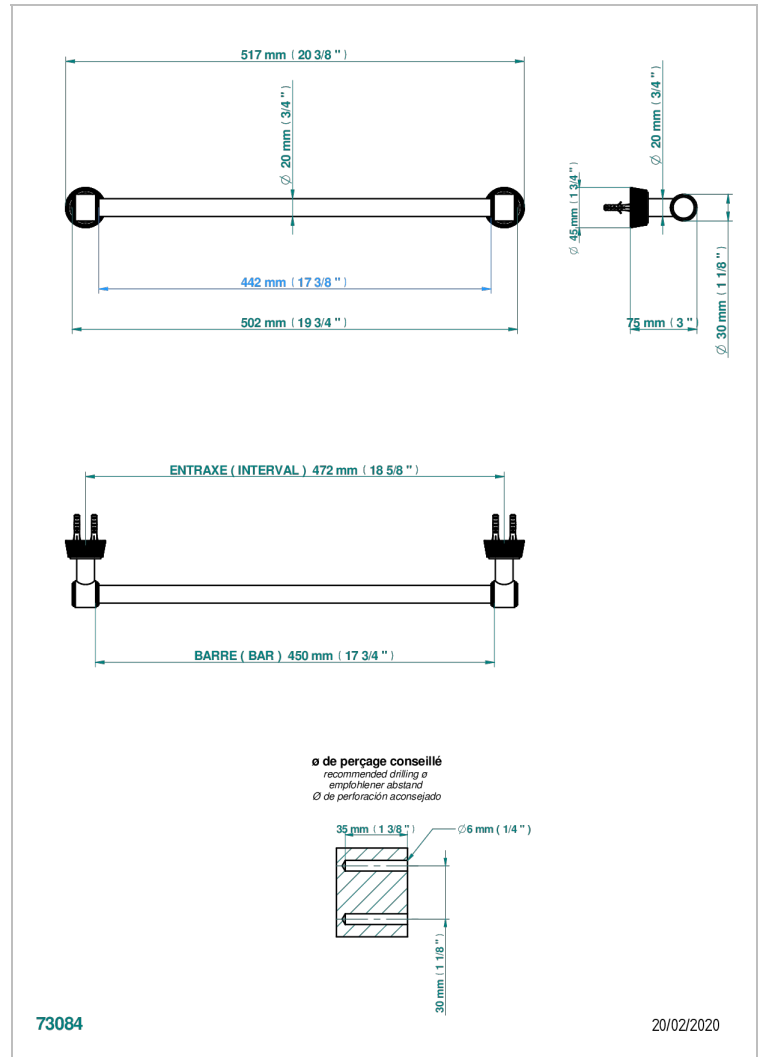

CORVAIR PORTORO

U8H-520/45

Single towel rail, fixed rail, length: 450 mm, \varnothing 20 mm

THG[®]
PARIS

CHARACTERISTIC

- Corvaair Portoro
- Single towel rail, fixed rail, length: 450 mm, \varnothing 20 mm