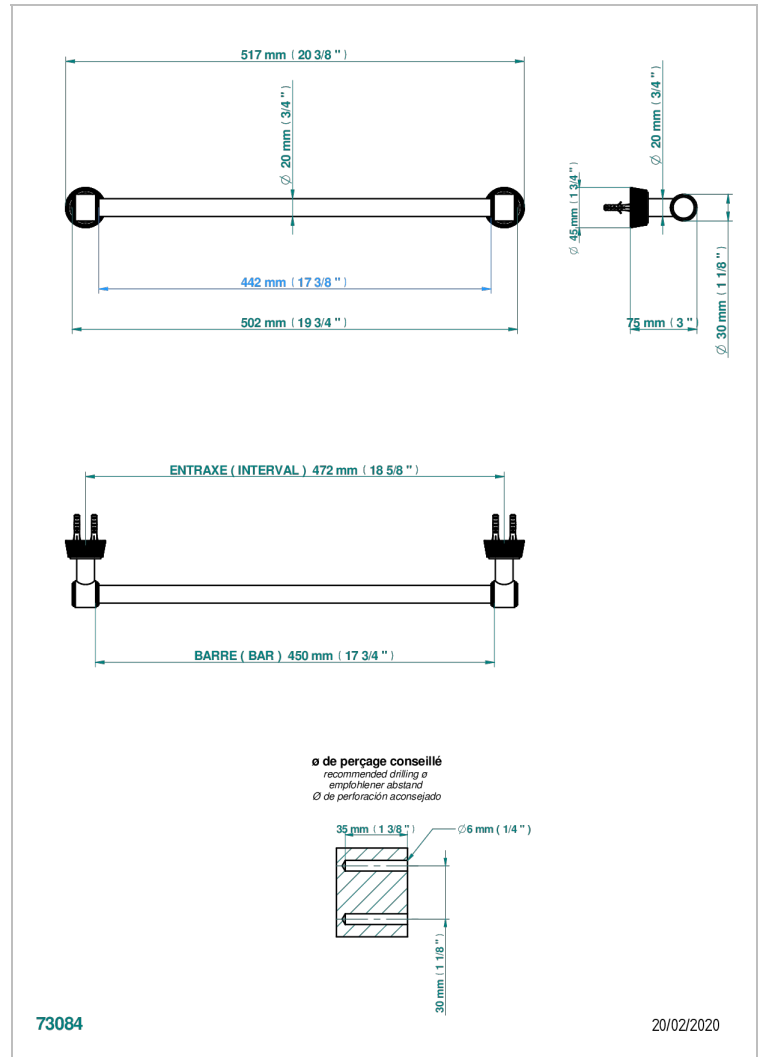

# CORVAIR PORTORO

U8H-520/45

Single towel rail, fixed rail, length: 450 mm,  $\varnothing$  20 mm

THG<sup>®</sup>  
PARIS

## CHARACTERISTIC

- Corvaair Portoro
- Single towel rail, fixed rail, length: 450 mm,  $\varnothing$  20 mm