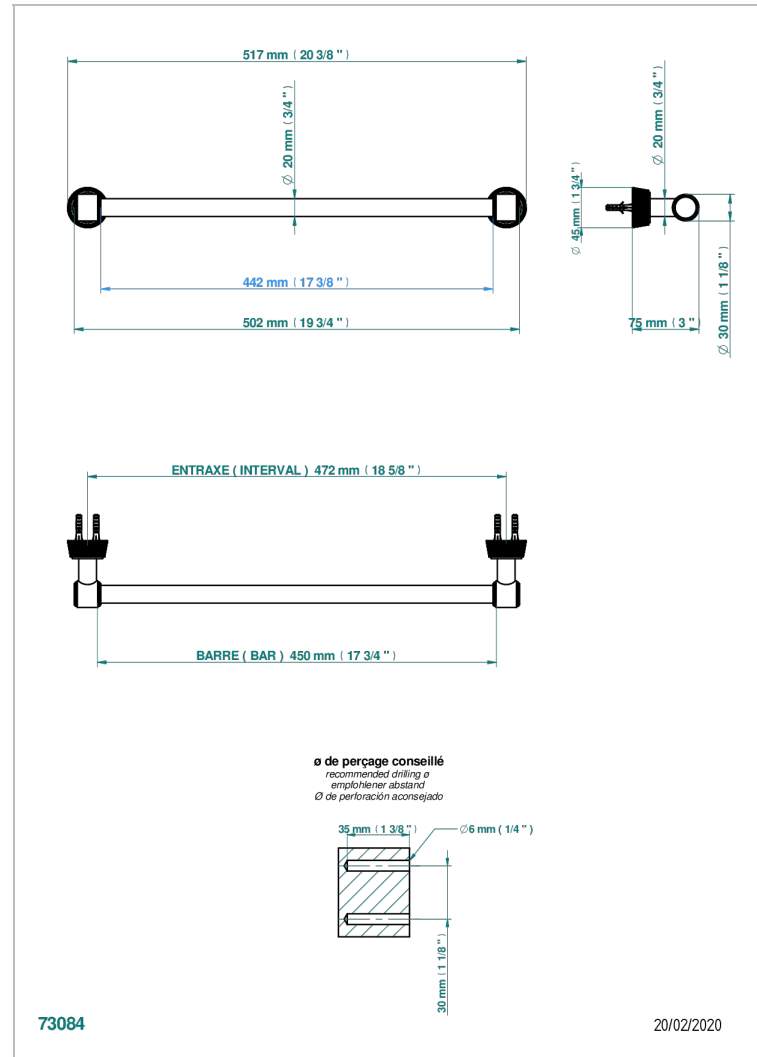

# CORVAIR PORTORO

U8H-520/45

Single towel rail, fixed rail, length: 450 mm,  $\varnothing$  20 mm

THG<sup>®</sup>  
PARIS

## CHARACTERISTIC

- Corvaair Portoro
- Single towel rail, fixed rail, length: 450 mm,  $\varnothing$  20 mm