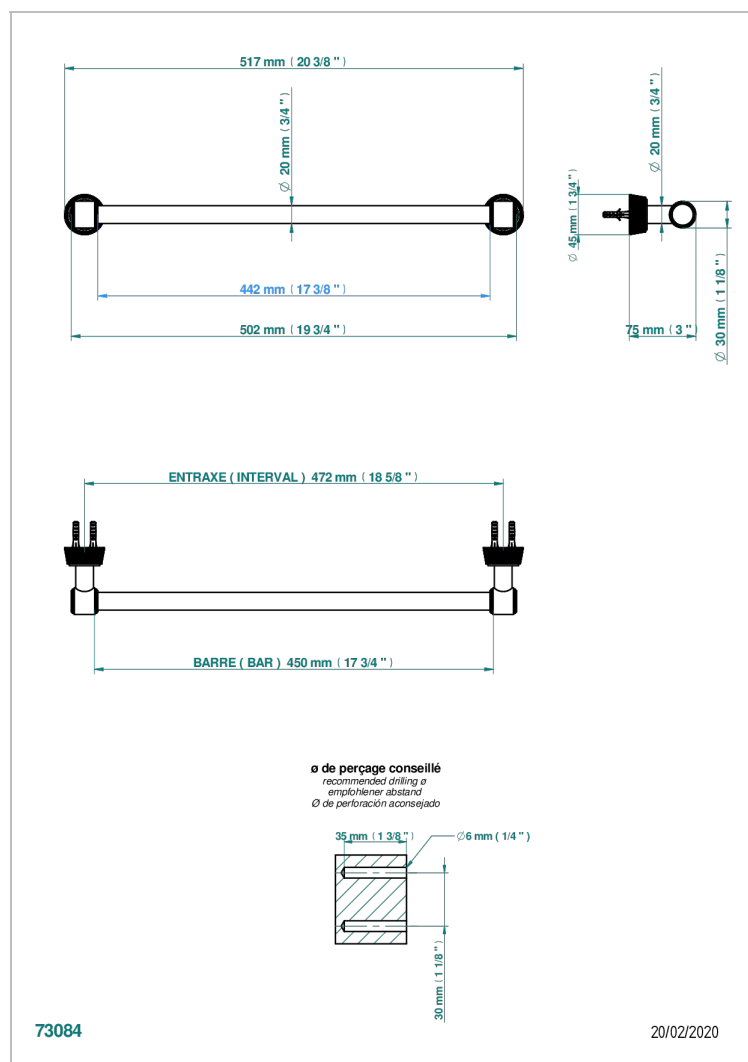

CORVAIR HOWLITE WITH LEVER

U8G-520/45

Single towel rail, fixed rail, length: 450 mm, \varnothing 20 mm

THG[®]
PARIS

CHARACTERISTIC

- Corvaire Howlite with lever
- Single towel rail, fixed rail, length: 450 mm, \varnothing 20 mm