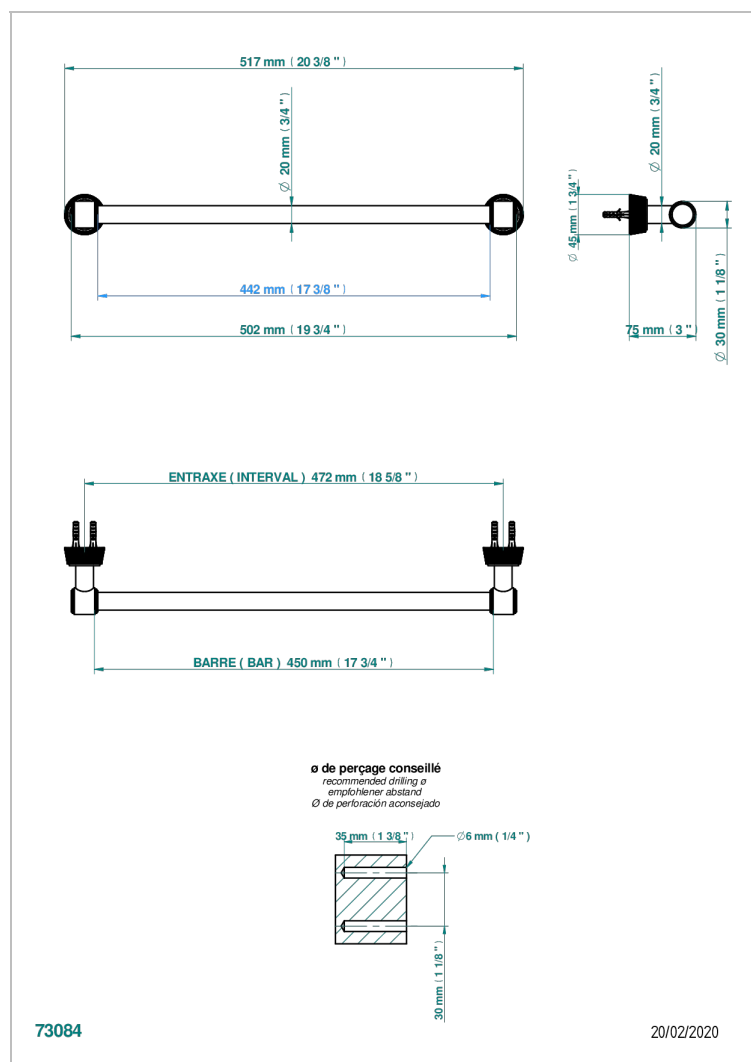

CORVAIR HOWLITE WITH LEVER

U8G-520/45

Single towel rail, fixed rail, length: 450 mm, \varnothing 20 mm

THG[®]
PARIS

CHARACTERISTIC

- Corvaire Howlite with lever
- Single towel rail, fixed rail, length: 450 mm, \varnothing 20 mm