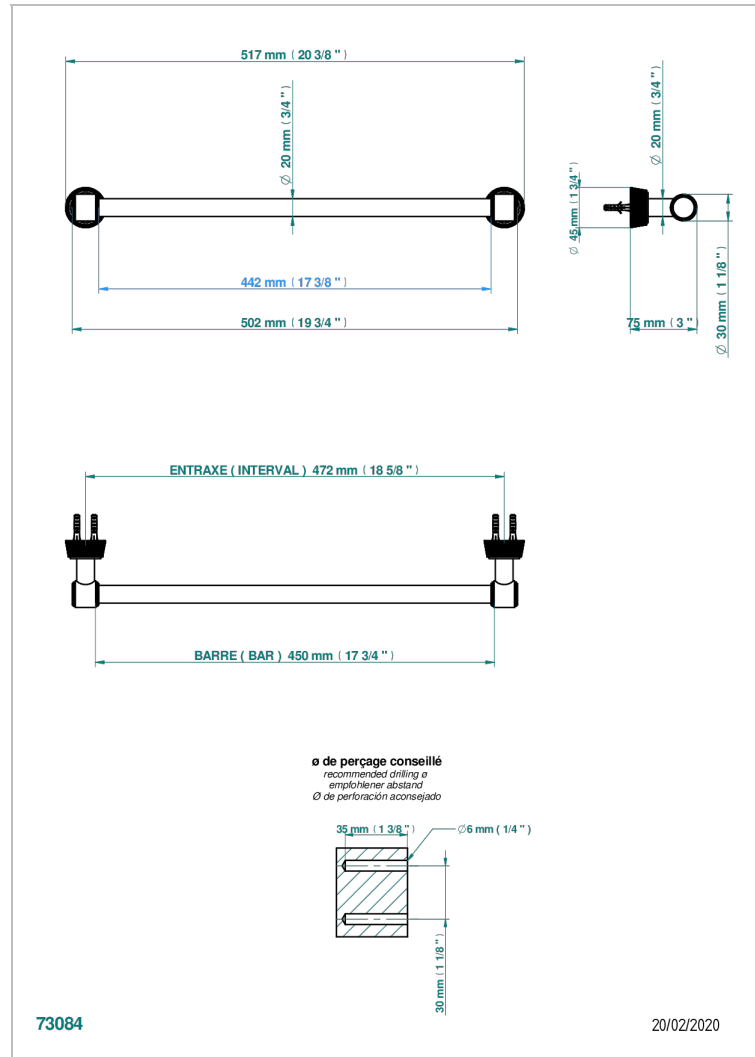

# CORVAIR HOWLITE

U8F-520/45

Towel bar, 18" long

THG<sup>®</sup>  
PARIS

## CHARACTERISTIC

- Corvaair Howlite
- Towel bar, 18" long