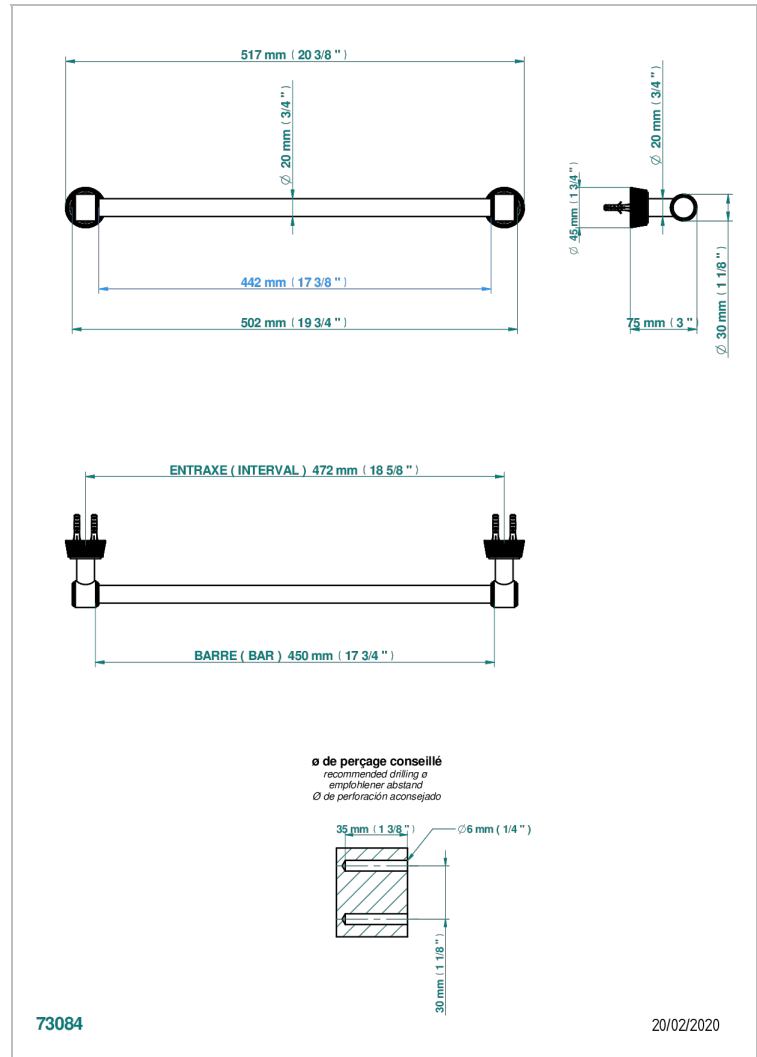

CORVAIR HOWLITE

U8F-520/45

Single towel rail, fixed rail, length: 450 mm, \varnothing 20 mm

CHARACTERISTIC

- Corvaair Howlite
- Single towel rail, fixed rail, length: 450 mm, \varnothing 20 mm

AVAILABLE FINITIONS