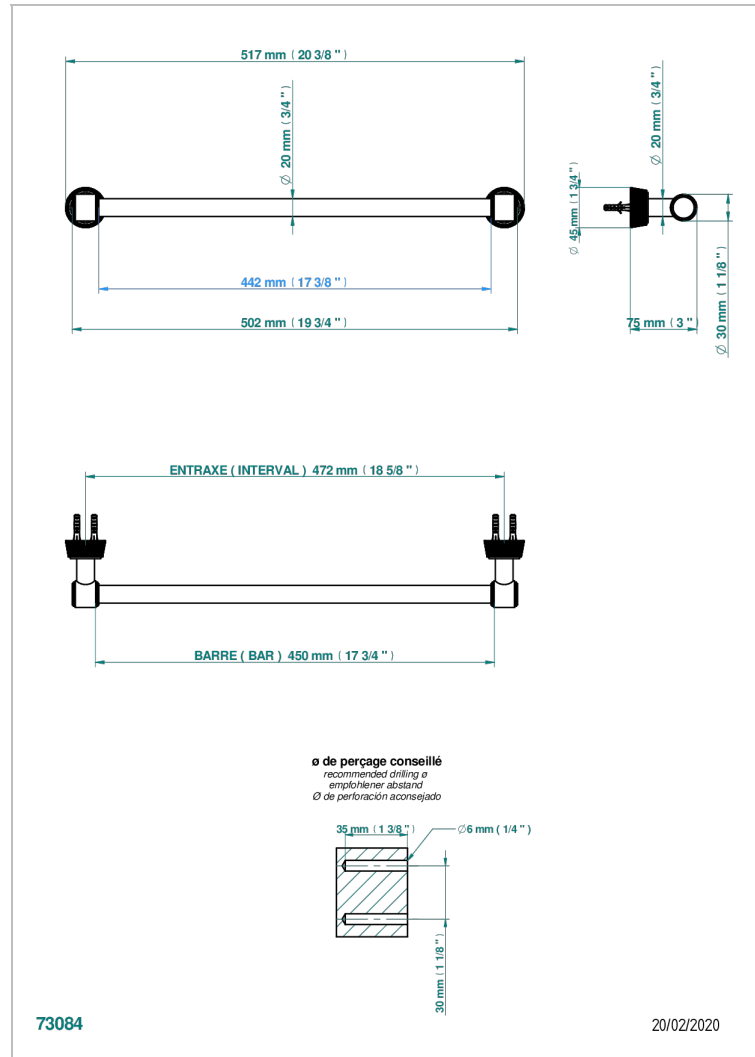

CORVAIR HOWLITE

U8F-520/45

Single towel rail, fixed rail, length: 450 mm, \varnothing 20 mm

THG[®]
PARIS

CHARACTERISTIC

- Corvairst Howlite
- Single towel rail, fixed rail, length: 450 mm, \varnothing 20 mm