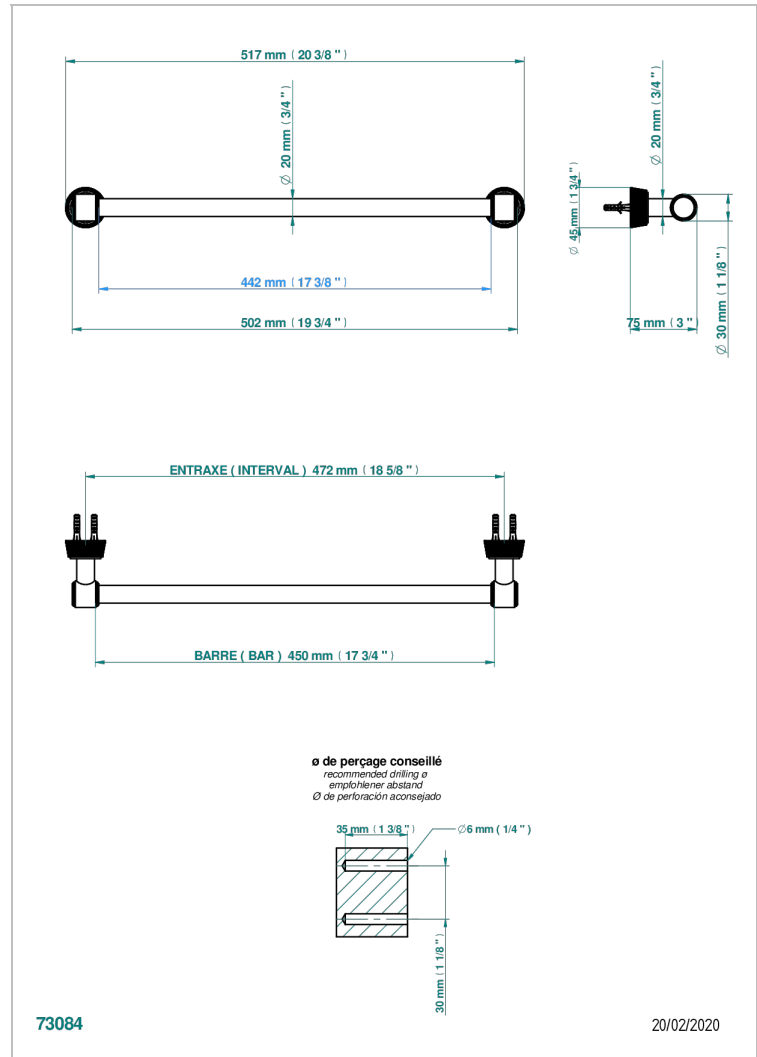

CORVAIR HOWLITE

U8F-520/45

Single towel rail, fixed rail, length: 450 mm, \varnothing 20 mm

THG[®]
PARIS

CHARACTERISTIC

- Corvairst Howlrite
- Single towel rail, fixed rail, length: 450 mm, \varnothing 20 mm