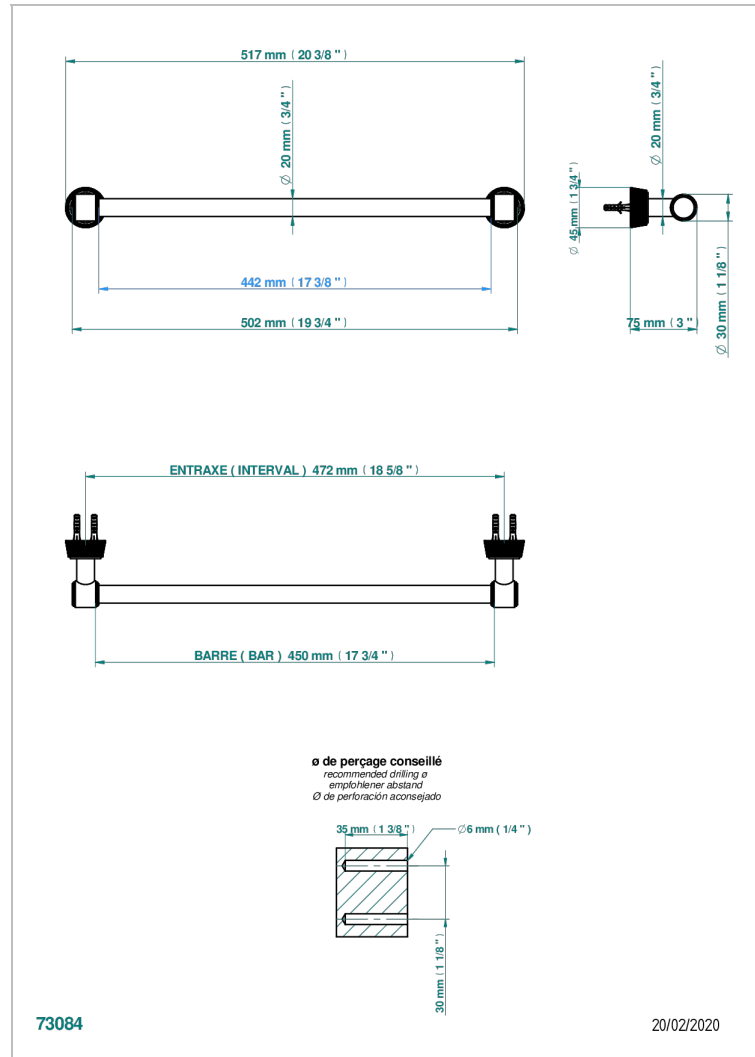

CORVAIR WITH LEVER HANDLES

U8E-520/45

Towel bar, 18" long

CHARACTERISTIC

- Corvaire with lever handles
- Towel bar, 18" long

AVAILABLE FINITIONS

Black ceram - D30
Blush PVD - H62
Brass color PVD - H49
Brown bronze color PVD - F33
Chrome polished - A02
Gold color PVD - H52