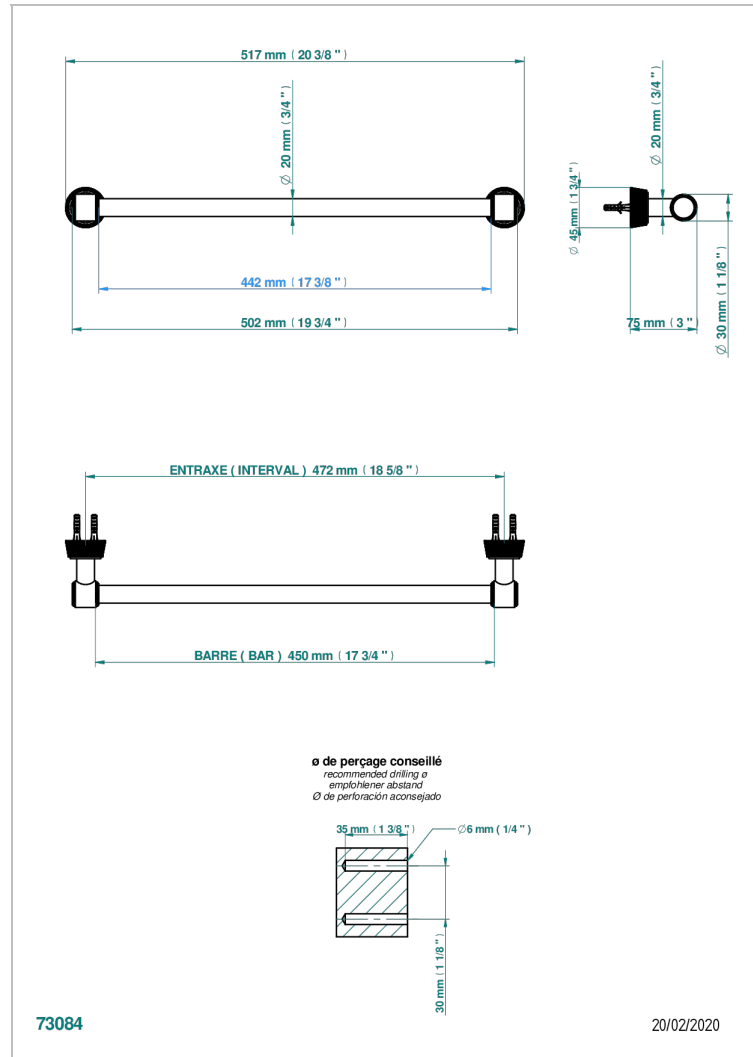

CORVAIR WITH LEVER

U8E-520/45

Single towel rail, fixed rail, length: 450 mm, \varnothing 20 mm

CHARACTERISTIC

- Corvaire with lever
- Single towel rail, fixed rail, length: 450 mm, \varnothing 20 mm

AVAILABLE FINITIONS