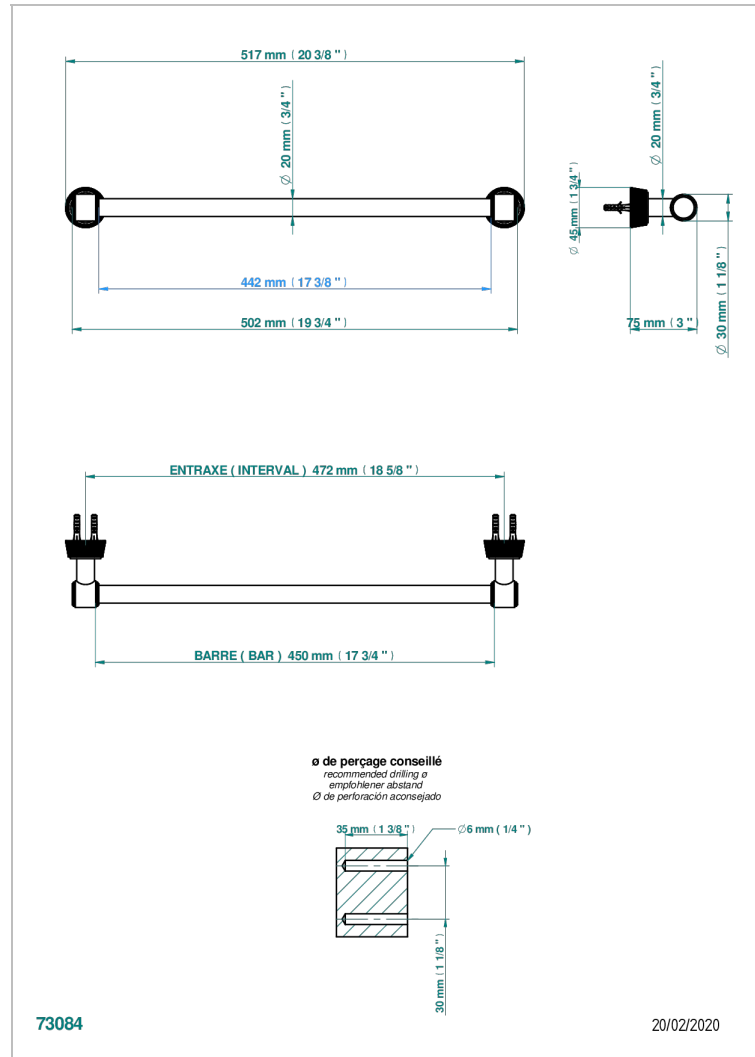

# CORVAIR WITH LEVER

U8E-520/45

Single towel rail, fixed rail, length: 450 mm,  $\varnothing$  20 mm

## CHARACTERISTIC

- Corvaire with lever
- Single towel rail, fixed rail, length: 450 mm,  $\varnothing$  20 mm