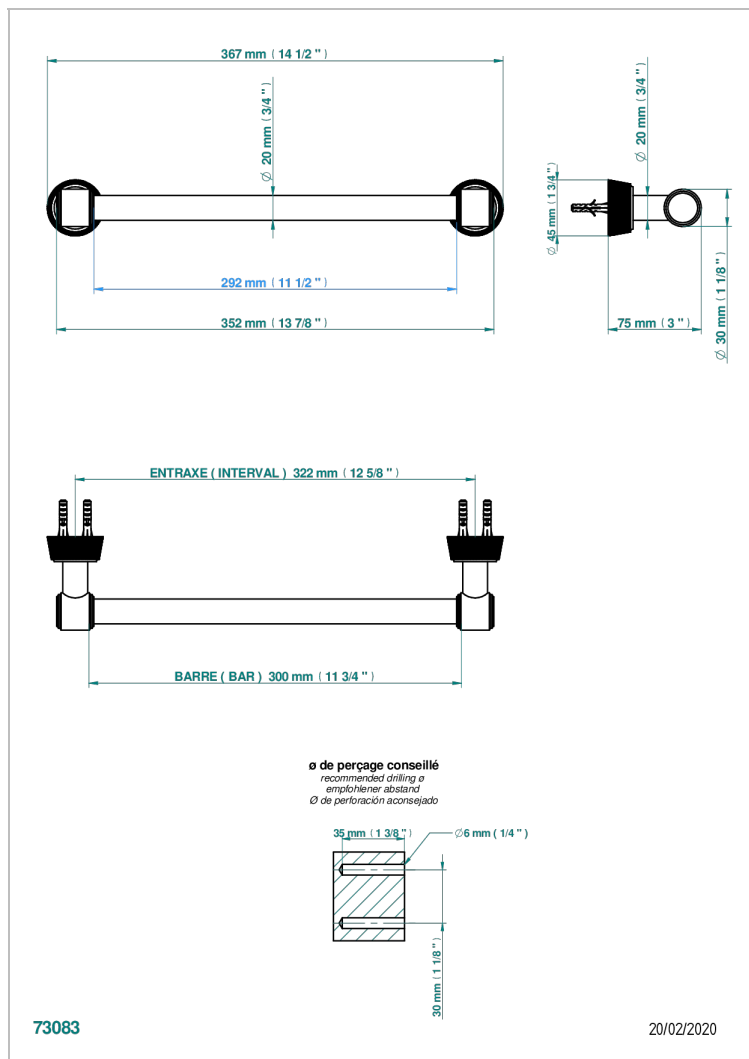

CORVAIR FIOR DI BOSCO WITH LEVER HANDLES

U8L-520/30

Towel bar, 12" long

THG[®]
PARIS

CHARACTERISTIC

- Corvoir Fior di Bosco with lever handles
- Towel bar, 12" long

AVAILABLE FINITIONS

Black ceram - D30
Blush PVD - H62
Brass color PVD - H49
Brown bronze color PVD - F33
Chrome polished - A02
Gold color PVD - H52