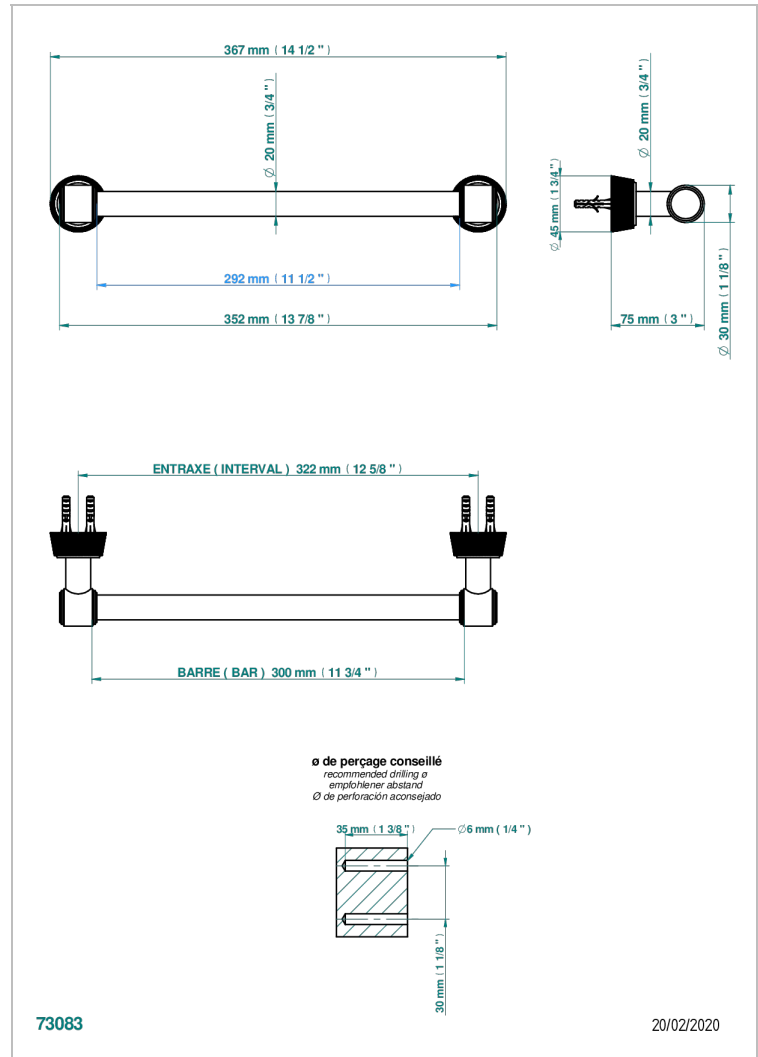

CORVAIR FIOR DI BOSCO

U8K-520/30

Towel bar, 12" long

THG
PARIS

CHARACTERISTIC

- Corvoir Fior di Bosco
- Towel bar, 12" long

AVAILABLE FINITIONS

Black ceram - D30
Blush PVD - H62
Brass color PVD - H49
Brown bronze color PVD - F33
Chrome polished - A02
Gold color PVD - H52