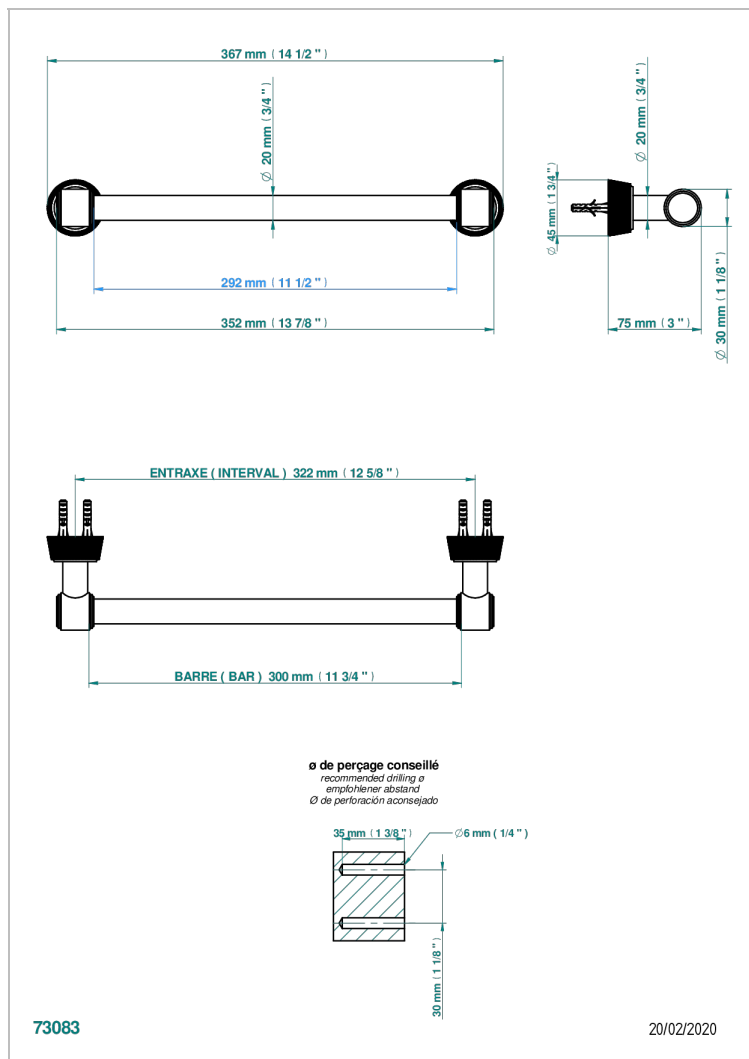

CORVAIR PORTORO WITH LEVER HANDLES

U8J-520/30

Towel bar, 12" long

CHARACTERISTIC

- Corvaair Portoro with lever handles
- Towel bar, 12" long

AVAILABLE FINITIONS

Black ceram - D30
Blush PVD - H62
Brass color PVD - H49
Brown bronze color PVD - F33
Chrome polished - A02
Gold color PVD - H52