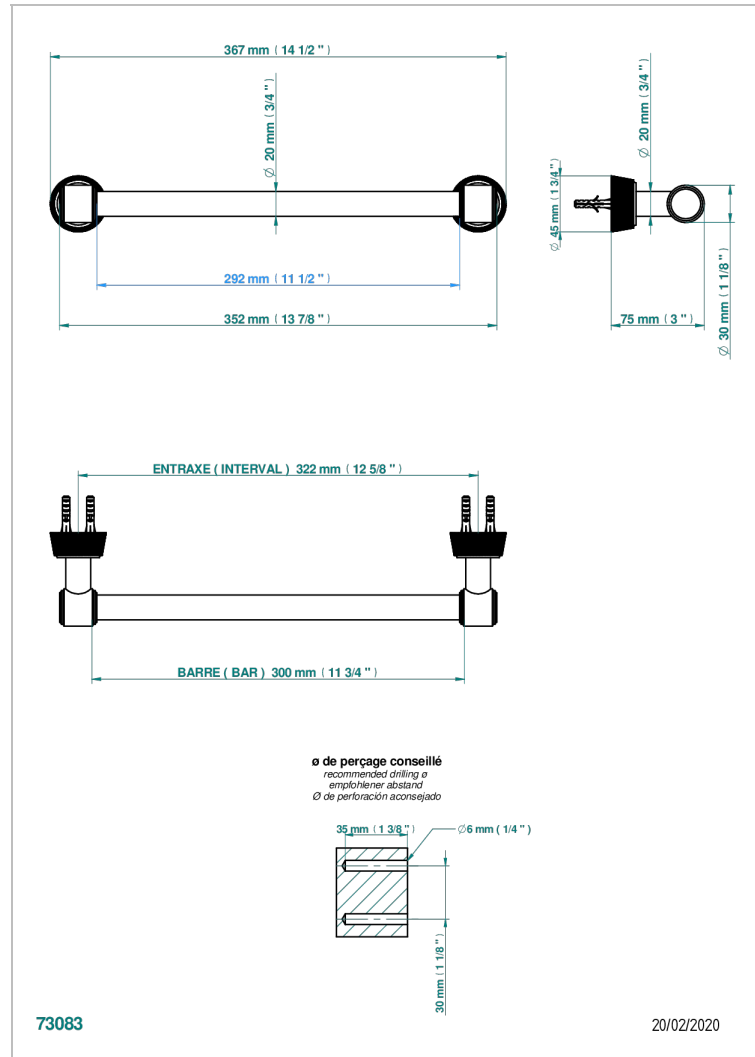

CORVAIR PORTORO

U8H-520/30

Towel bar, 12" long

THG[®]
PARIS

CHARACTERISTIC

- Corvoir Portoro
- Towel bar, 12" long

AVAILABLE FINITIONS

Black ceram - D30
Blush PVD - H62
Brass color PVD - H49
Brown bronze color PVD - F33
Chrome polished - A02
Gold color PVD - H52