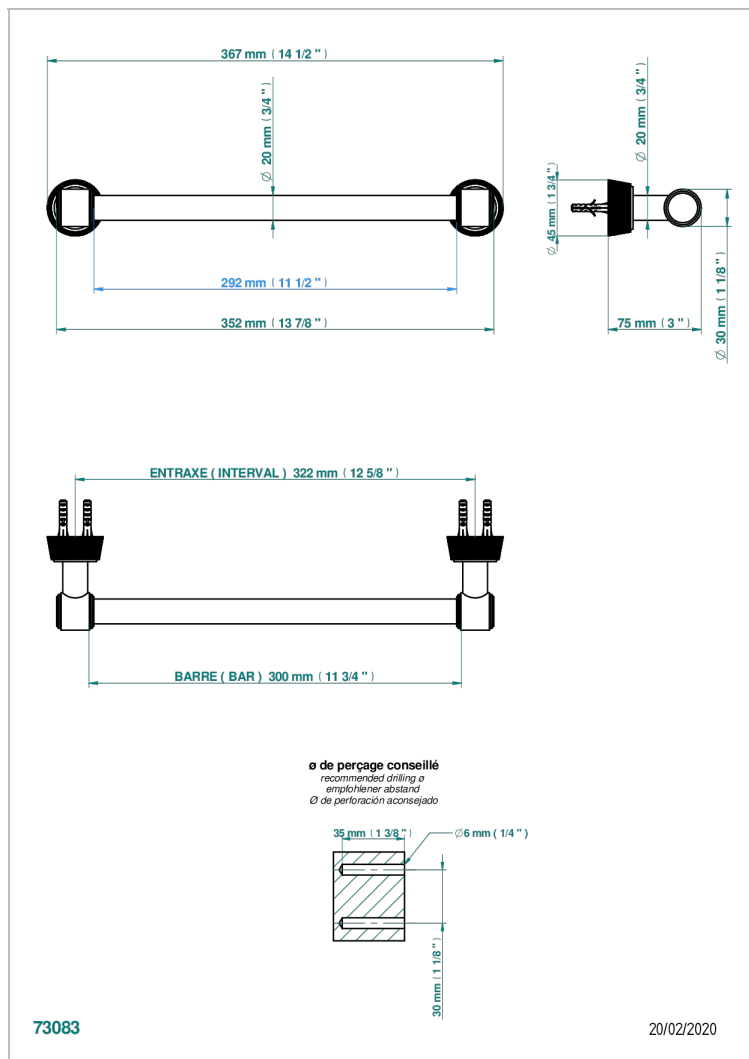

# CORVAIR HOWLITE WITH LEVER HANDLES

U8G-520/30

Towel bar, 12" long

THG<sup>®</sup>  
PARIS

## CHARACTERISTIC

- Corvoir Howlite with lever handles
- Towel bar, 12" long