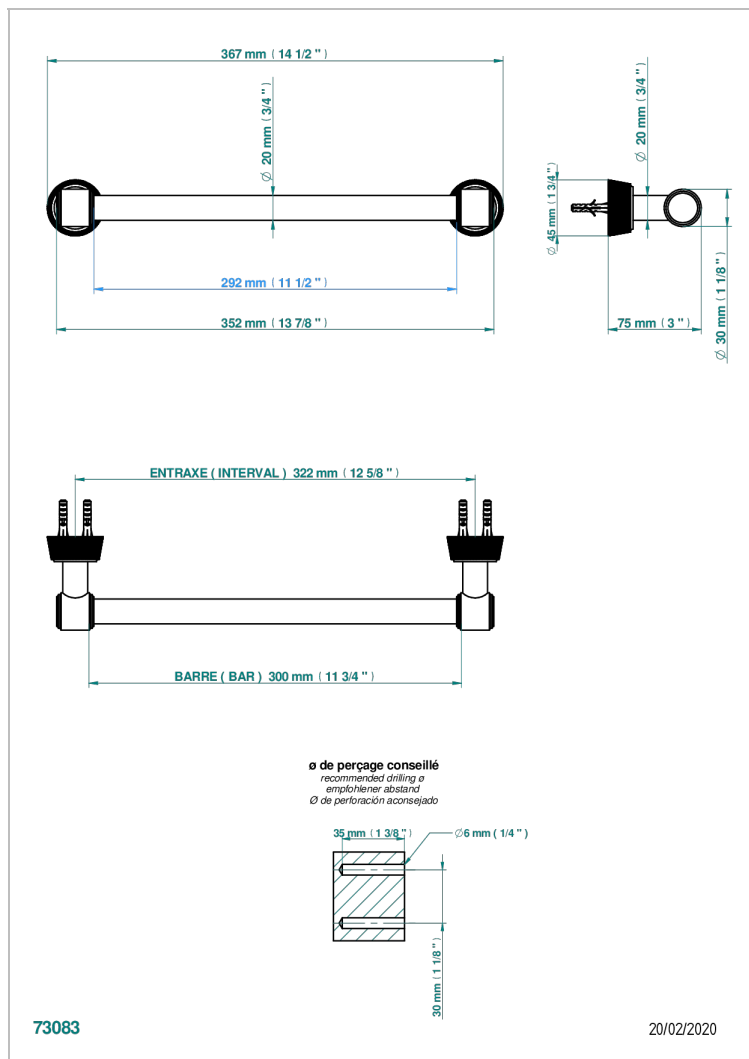

CORVAIR HOWLITE

U8F-520/30

Towel bar, 12" long

THG[®]
PARIS

CHARACTERISTIC

- Corvairst Howlite
- Towel bar, 12" long

AVAILABLE FINITIONS

Black ceram - D30
Blush PVD - H62
Brass color PVD - H49
Brown bronze color PVD - F33
Chrome polished - A02
Gold color PVD - H52