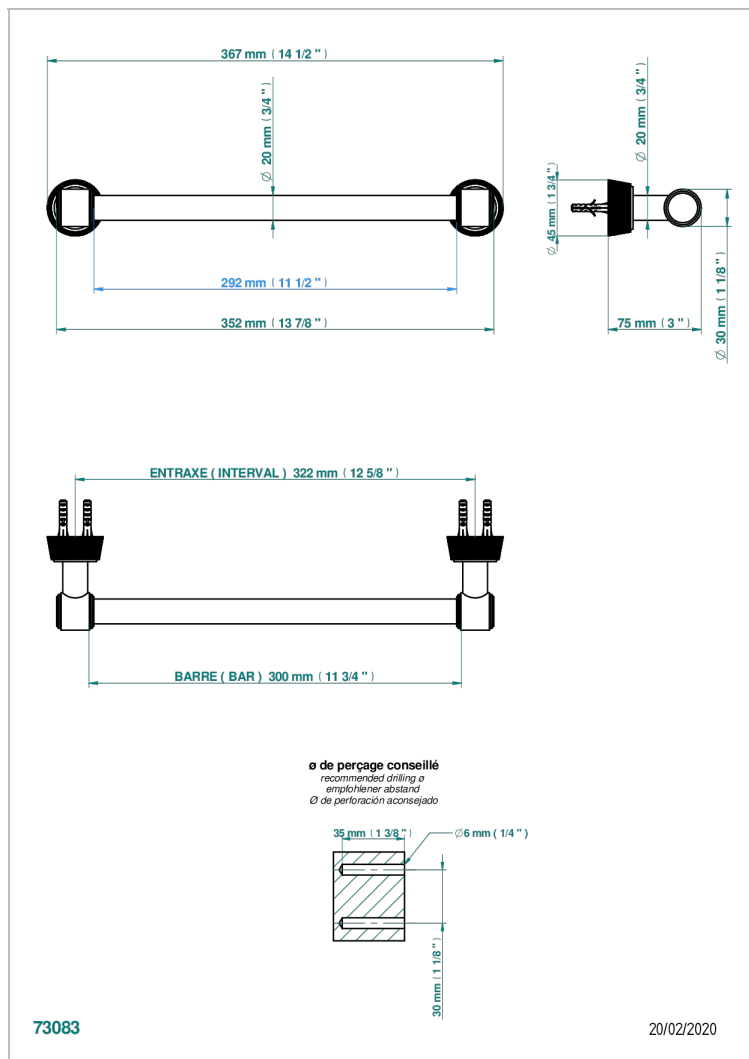

CORVAIR WITH LEVER HANDLES

U8E-520/30

Towel bar, 12" long

THG[®]
PARIS

CHARACTERISTIC

- Corvaire with lever handles
- Towel bar, 12" long

AVAILABLE FINITIONS

Black ceram - D30
Blush PVD - H62
Brass color PVD - H49
Brown bronze color PVD - F33
Chrome polished - A02
Gold color PVD - H52