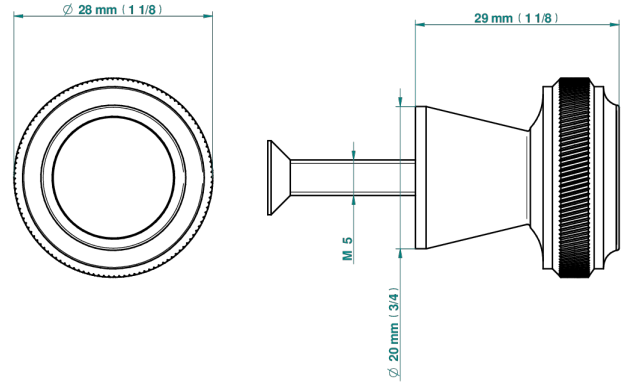

CORVAIR WITH LEVER

U8E-26BT

Small size knob

THG[®]
PARIS

73074

19/02/2020

CHARACTERISTIC

- Corvaire with lever
- Small size knob