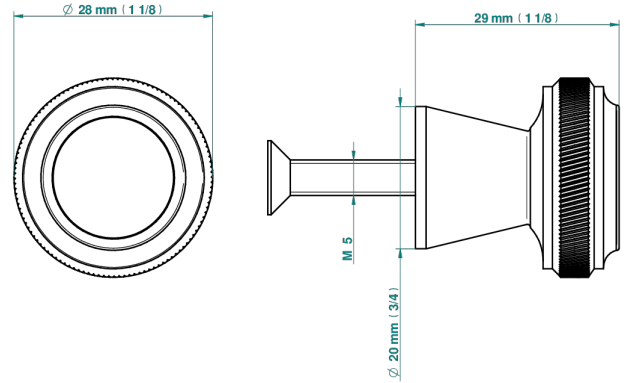

# CORVAIR WITH LEVER

U8E-26BT

Small size knob

THG<sup>®</sup>  
PARIS

73074

19/02/2020

## CHARACTERISTIC

- Corvaire with lever
- Small size knob