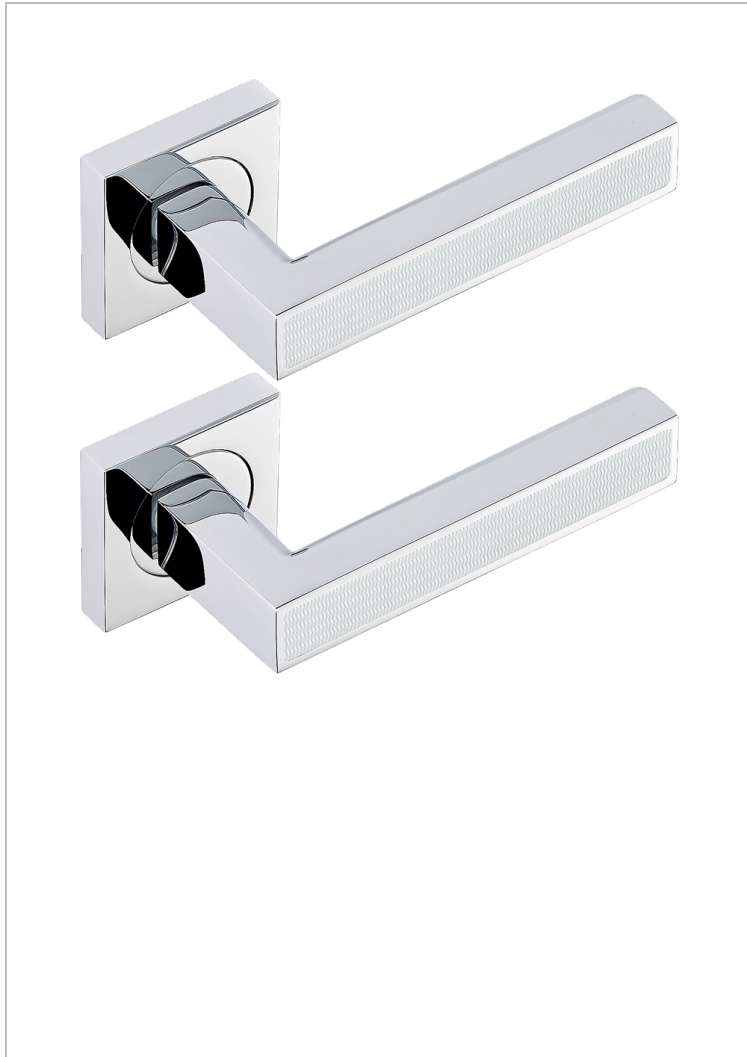

# COLLECTION GENEVE

B8C-DHSM9

Pair of door handles - Genève, guilloché wave

## CHARACTERISTIC

- Collection Genève
- Pair of door handles - Genève, guilloché wave

## AVAILABLE FINITIONS

Black ceram - D30  
Blush PVD - H62  
Brass color PVD - H49  
Brown bronze color PVD - F33  
Gold color PVD - H52  
Graphite PVD - H64

Lacquered light bronze - D01  
Matt Umber PVD - H67  
Matt blush PVD - H60  
Matt brass color PVD - H50  
Matt brown bronze color PVD - F34  
Matt gold - F07