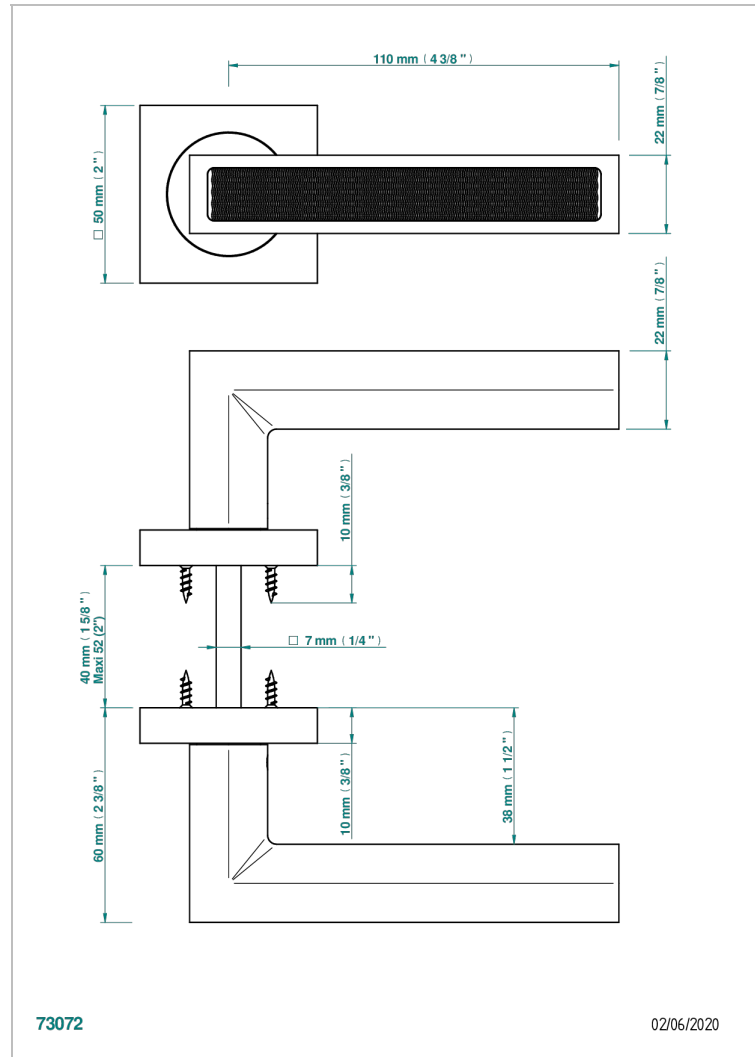

# COLLECTION GENEVE

B8C-DHSM9

Pair of door handles - Genève, guilloché wave

## CHARACTERISTIC

- Collection Genève
- Pair of door handles - Genève, guilloché wave