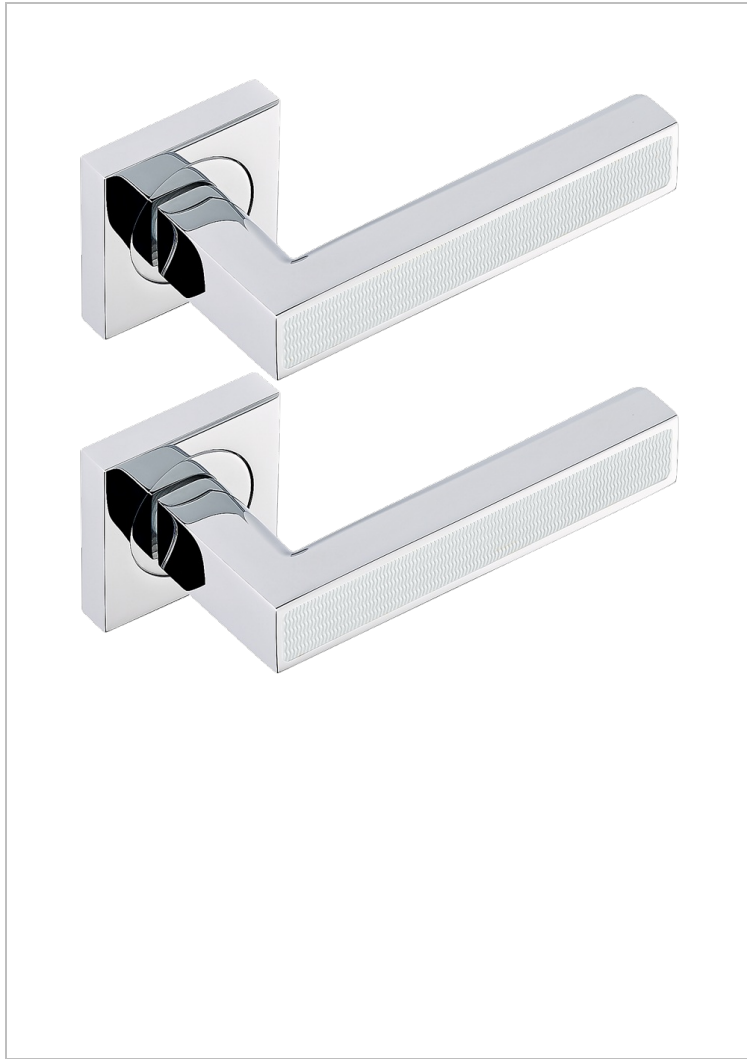

# COLLECTION GENEVE

B8C-DHSM9

Pair of door handles - Genève, guilloché wave

THG<sup>®</sup>  
PARIS

## CHARACTERISTIC

- Collection Genève
- Pair of door handles - Genève, guilloché wave

## AVAILABLE FINITIONS

Black ceram - D30  
Blush PVD - H62  
Brass color PVD - H49  
Brown bronze color PVD - F33  
Gold color PVD - H52  
Graphite PVD - H64

Lacquered light bronze - D01  
Matt Umber PVD - H67  
Matt blush PVD - H60  
Matt brass color PVD - H50  
Matt brown bronze color PVD - F34  
Matt gold - F07