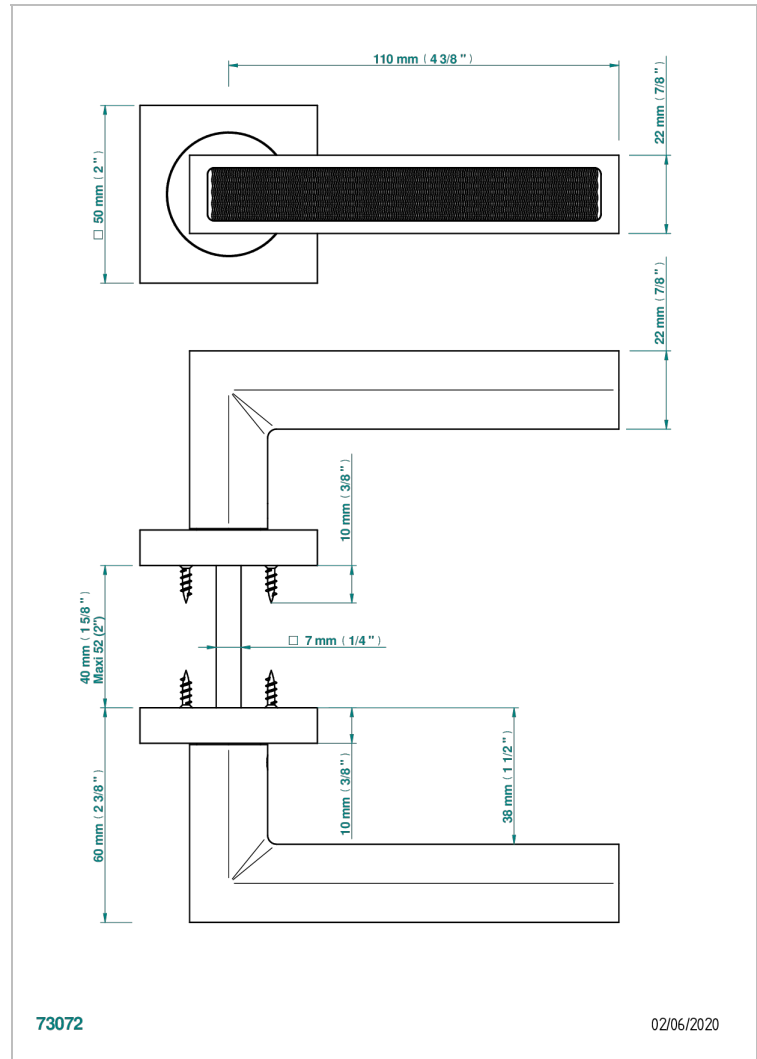

# COLLECTION GENEVE

B8C-DHSM9

Pair of door handles - Genève, guilloché wave

THG<sup>®</sup>  
PARIS

## CHARACTERISTIC

- Collection Genève
- Pair of door handles - Genève, guilloché wave