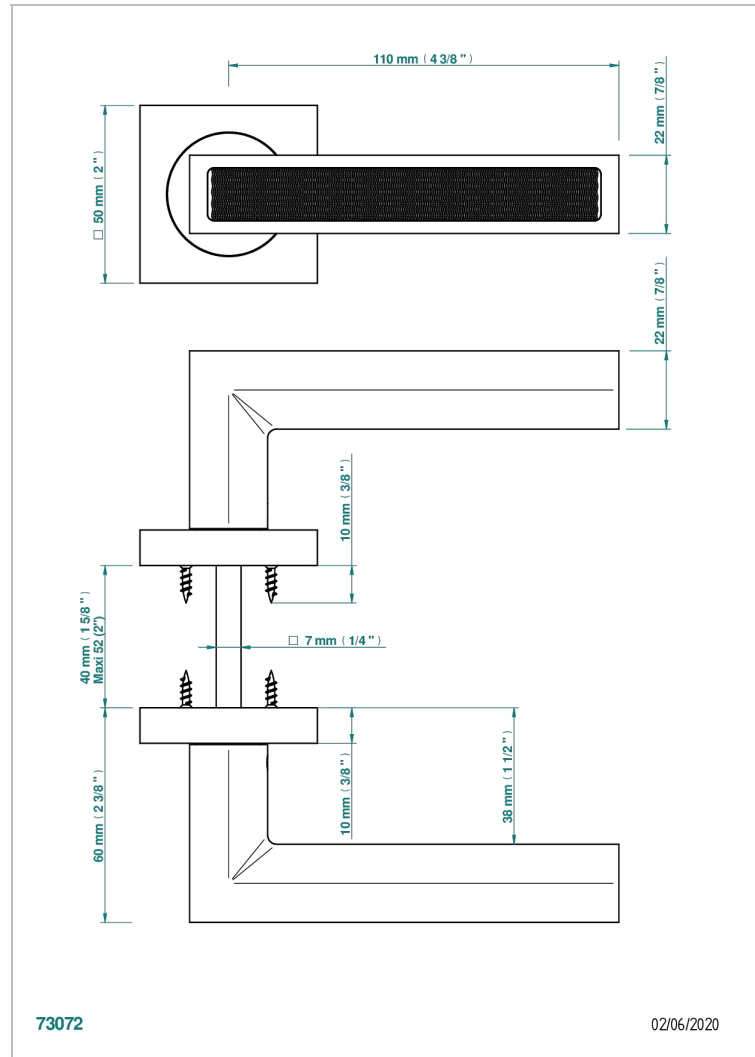

# COLLECTION GENEVE

B8C-DHSM9

Pair of door handles - Genève, guilloché wave

THG<sup>®</sup>  
PARIS

## CHARACTERISTIC

- Collection Genève
- Pair of door handles - Genève, guilloché wave