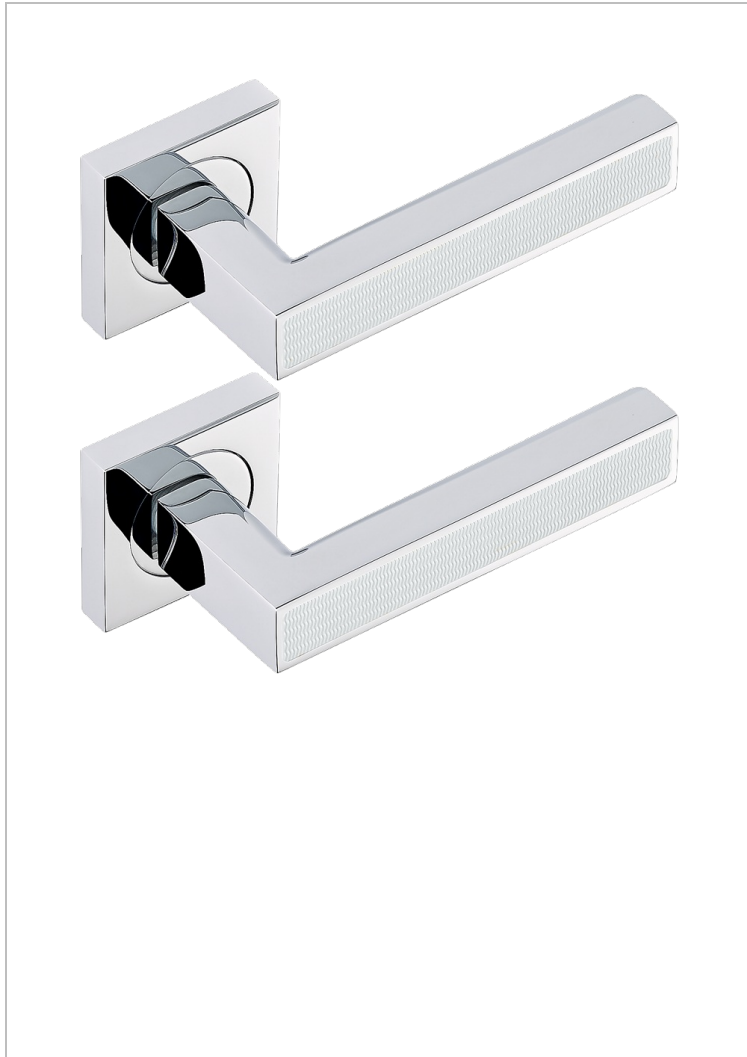

# COLLECTION GENEVE

B8C-DHSM9

Pair of door handles - Genève, guilloché wave

THG<sup>®</sup>  
PARIS

## CHARACTERISTIC

- Collection Genève
- Pair of door handles - Genève, guilloché wave

## AVAILABLE FINITIONS

Black ceram - D30  
Blush PVD - H62  
Brass color PVD - H49  
Brown bronze color PVD - F33  
Gold color PVD - H52  
Graphite PVD - H64

Lacquered light bronze - D01  
Matt Umber PVD - H67  
Matt blush PVD - H60  
Matt brass color PVD - H50  
Matt brown bronze color PVD - F34  
Matt gold - F07