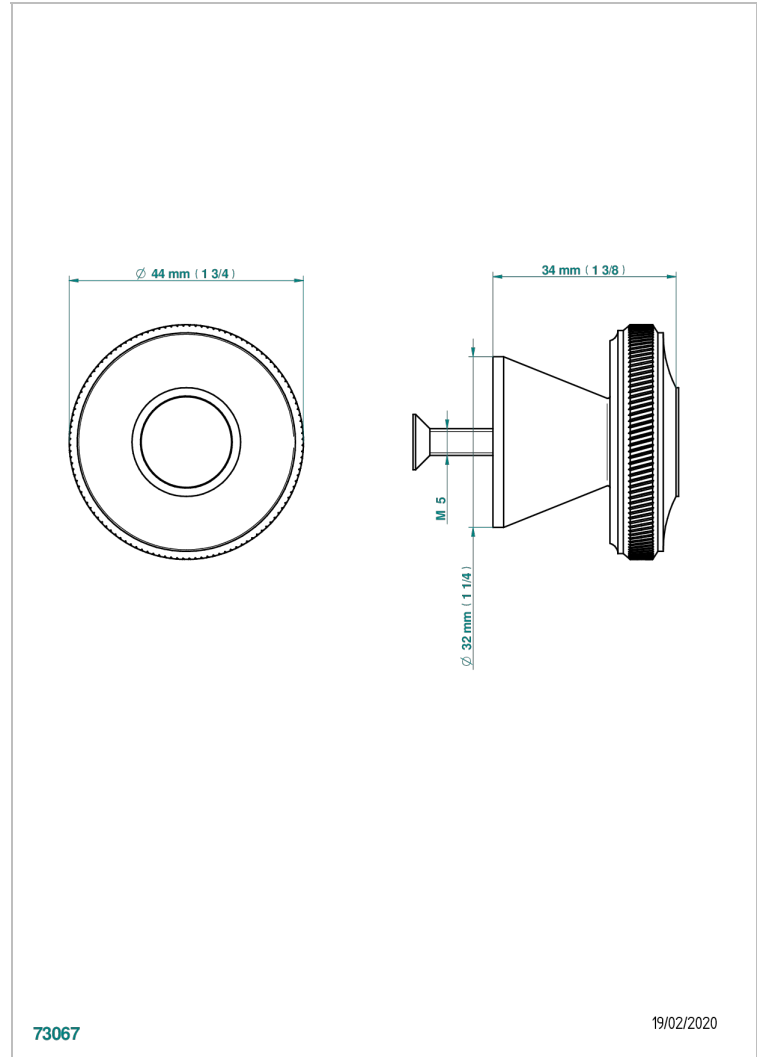

CORVAIR WITH LEVER

U8E-26BP

Medium size knob

CHARACTERISTIC

- Corvaire with lever
- Medium size knob

AVAILABLE FINITIONS

Black ceram - D30
Blush PVD - H62
Brass color PVD - H49
Brown bronze color PVD - F33
Gold color PVD - H52
Graphite PVD - H64