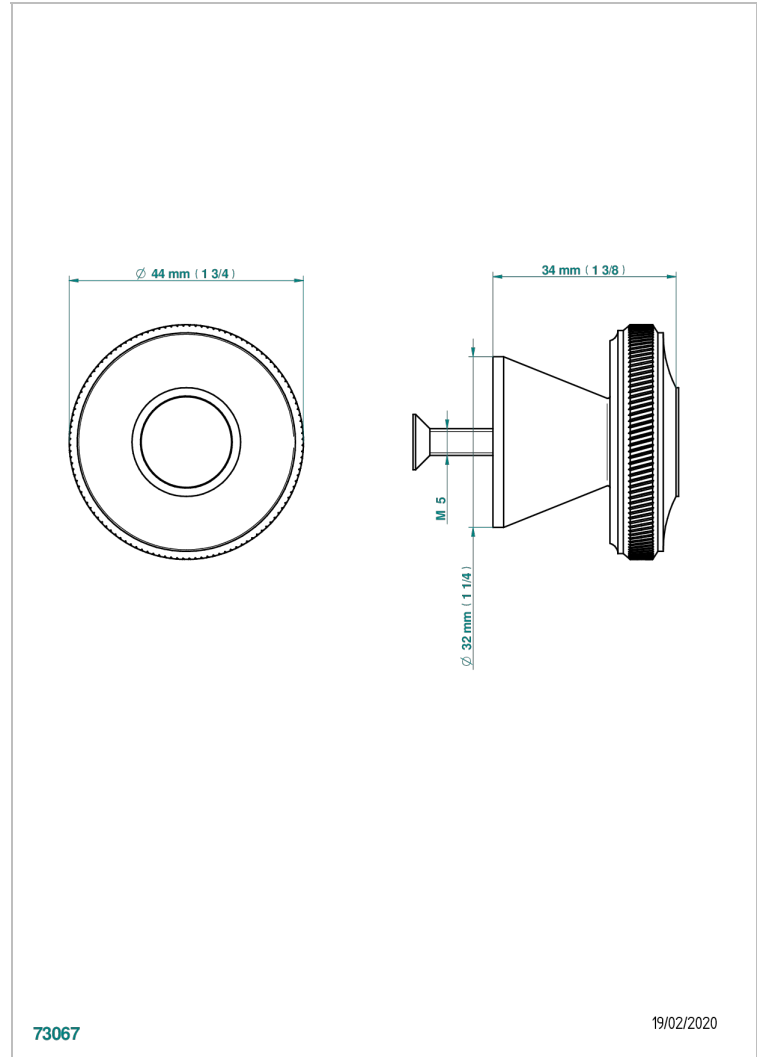

CORVAIR WITH LEVER

U8E-26BP

Medium size knob

73067

19/02/2020

CHARACTERISTIC

- Corvaire with lever
- Medium size knob

AVAILABLE FINITIONS