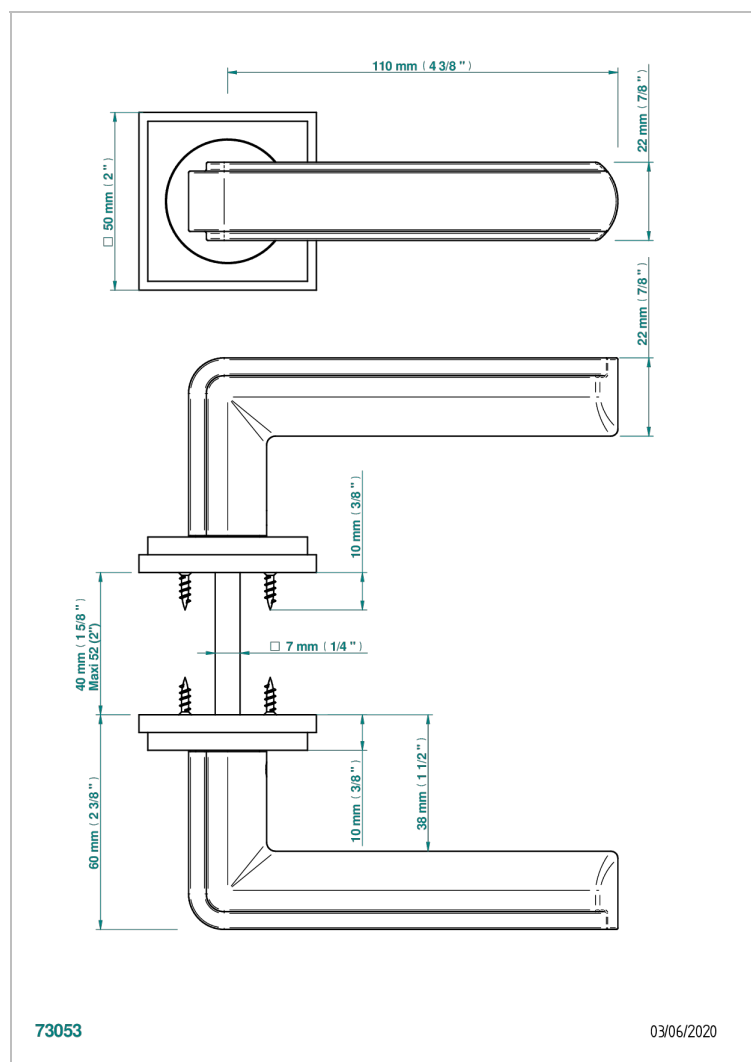

COLLECTION NEW YORK

B8D-DHADMI

Pair of door handles - New York, metal

THG[®]
PARIS

CHARACTERISTIC

- Collection New York
- Pair of door handles - New York, metal

AVAILABLE FINITIONS

Black ceram - D30
Blush PVD - H62
Brass color PVD - H49
Brown bronze color PVD - F33
Gold color PVD - H52
Graphite PVD - H64