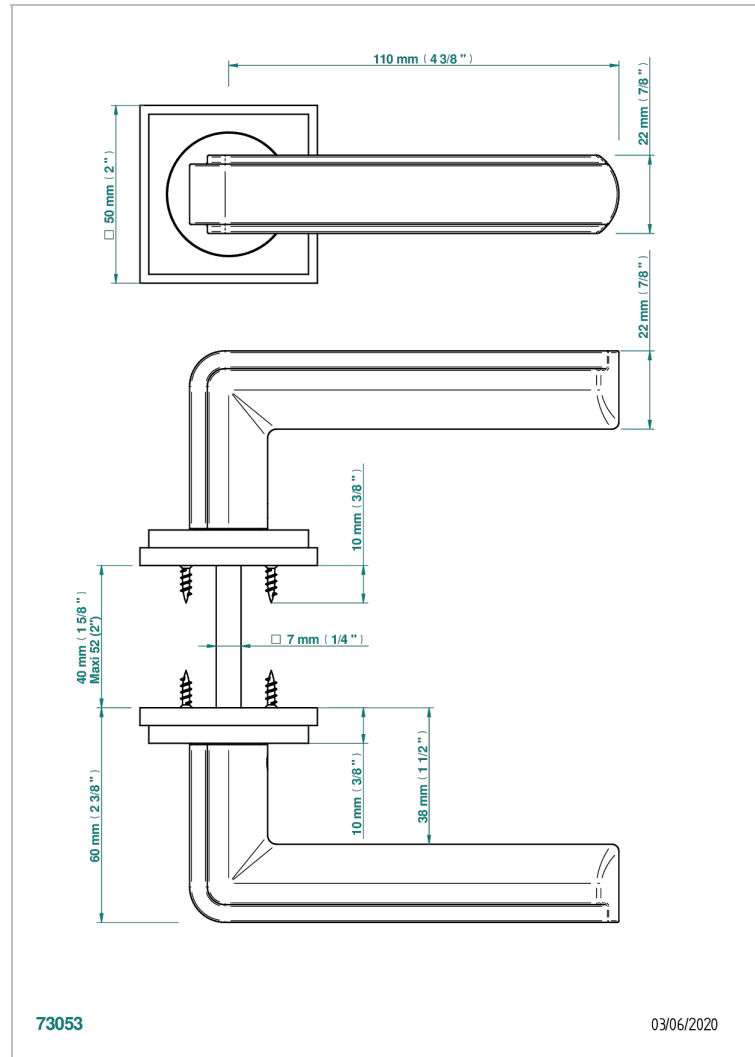

COLLECTION NEW YORK

B8D-DHADMI

Pair of door handles - New York, metal

THG[®]
PARIS

CHARACTERISTIC

- Collection New York
- Pair of door handles - New York, metal

AVAILABLE FINITIONS

Black ceram - D30
Blush PVD - H62
Brass color PVD - H49
Brown bronze color PVD - F33
Gold color PVD - H52
Graphite PVD - H64