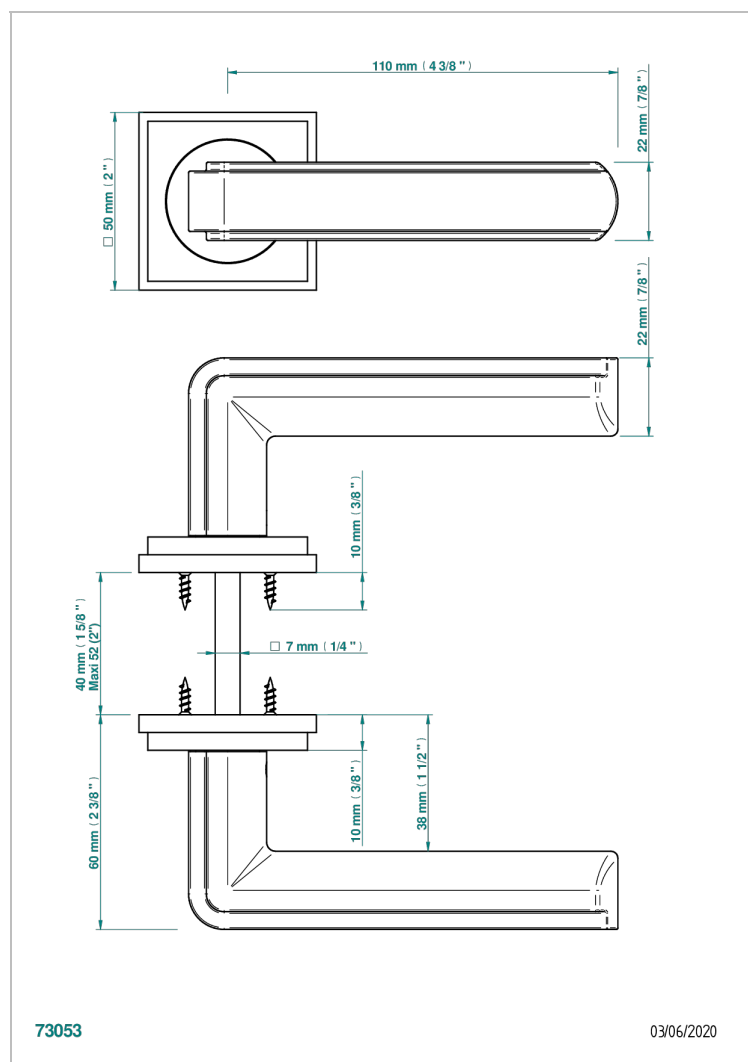

COLLECTION NEW YORK

B8D-DHADM1

Pair of door handles - New York, metal

THG[®]
PARIS

CHARACTERISTIC

- Collection New York
- Pair of door handles - New York, metal

AVAILABLE FINITIONS

Black ceram - D30
Blush PVD - H62
Brass color PVD - H49
Brown bronze color PVD - F33
Gold color PVD - H52
Graphite PVD - H64