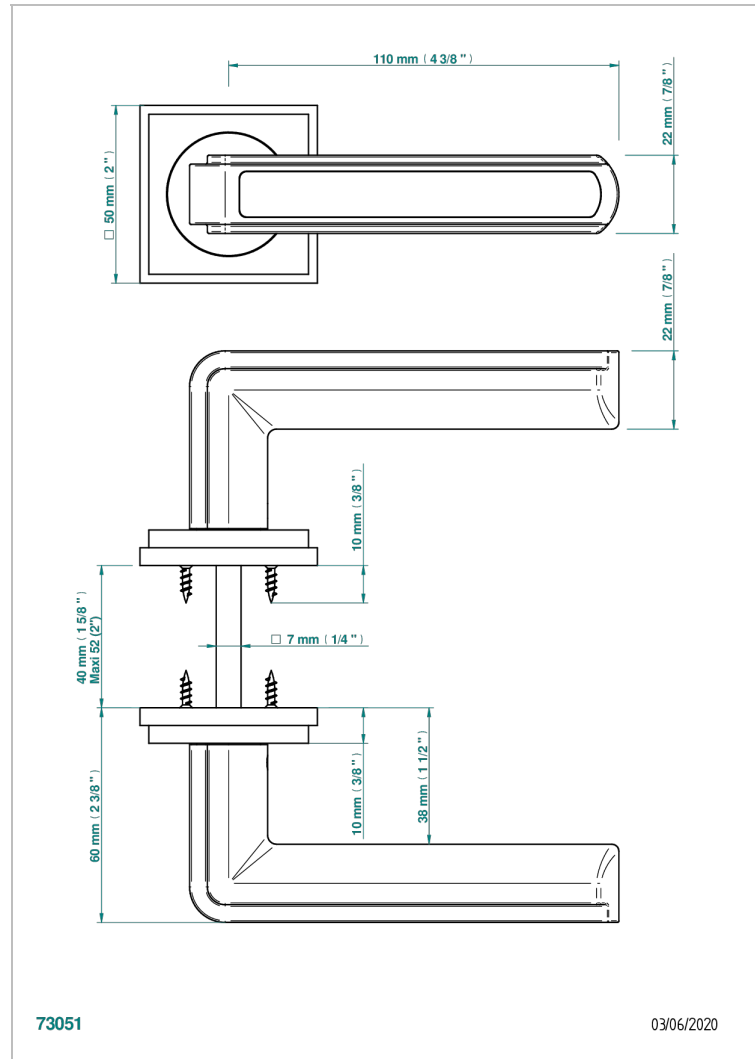

COLLECTION NEW YORK

B8D-DHADS5

Pair of door handles - New York, red jasper stone

THG[®]
PARIS

CHARACTERISTIC

- Collection New York
- Pair of door handles - New York, red jasper stone

AVAILABLE FINITIONS

Black ceram - D30
Blush PVD - H62
Brass color PVD - H49
Brown bronze color PVD - F33
Gold color PVD - H52
Graphite PVD - H64