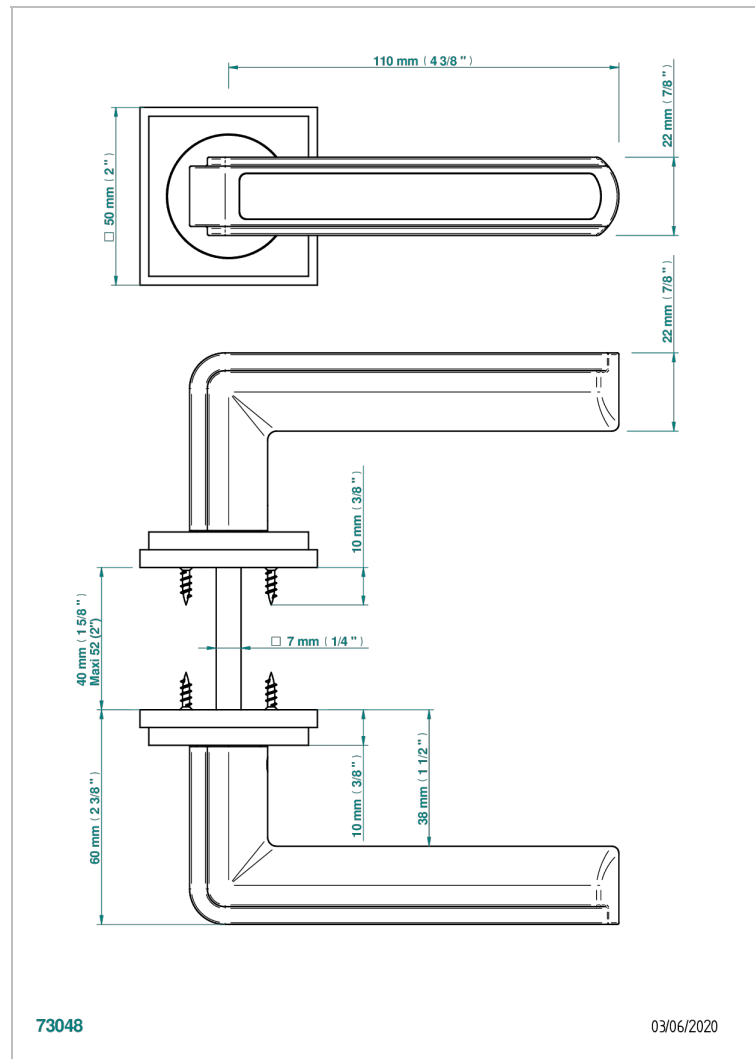

COLLECTION NEW YORK

B8D-DHADW2

Pair of door handles - New York, Macassar

THG[®]
PARIS

CHARACTERISTIC

- Collection New York
- Pair of door handles - New York, Macassar

AVAILABLE FINITIONS

Black ceram - D30
Blush PVD - H62
Brass color PVD - H49
Brown bronze color PVD - F33
Gold color PVD - H52
Graphite PVD - H64