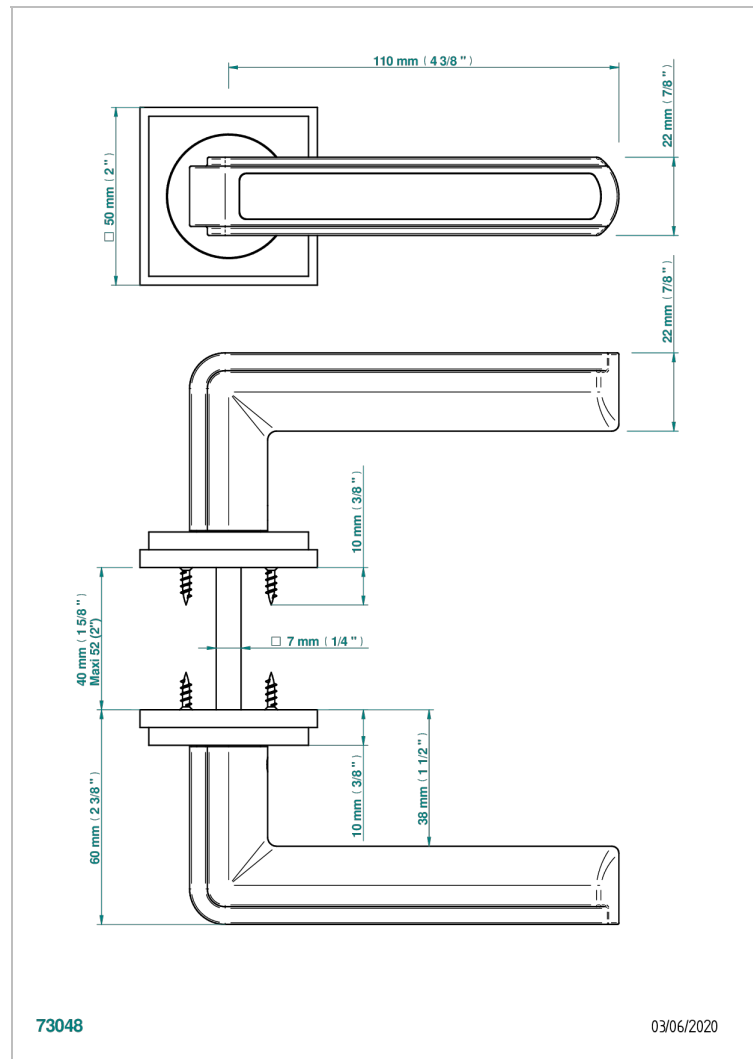

COLLECTION NEW YORK

B8D-DHADW2

Pair of door handles - New York, Macassar

THG[®]
PARIS

CHARACTERISTIC

- Collection New York
- Pair of door handles - New York, Macassar

AVAILABLE FINITIONS

Black ceram - D30
Blush PVD - H62
Brass color PVD - H49
Brown bronze color PVD - F33
Gold color PVD - H52
Graphite PVD - H64