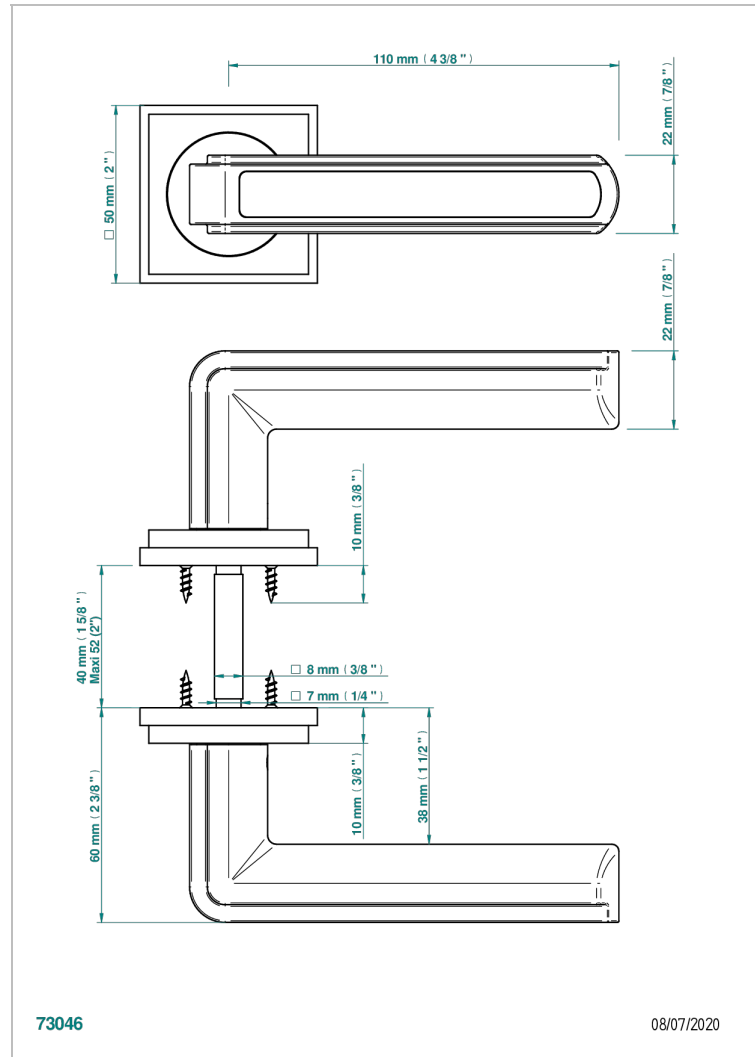

COLLECTION NEW YORK

B8D-DHADS6

Pair of door handles - New York, Bianco carrara marble

CHARACTERISTIC

- Collection New York
- Pair of door handles - New York, Bianco carrara marble

AVAILABLE FINITIONS

Black ceram - D30
Blush PVD - H62
Brass color PVD - H49
Brown bronze color PVD - F33
Gold color PVD - H52
Graphite PVD - H64

Lacquered light bronze - D01
Matt Umber PVD - H67
Matt blush PVD - H60
Matt brass color PVD - H50
Matt brown bronze color PVD - F34
Matt gold - F07

Matt gold color PVD - H53
Matt graphite PVD - H65
Matt nickel (color finish) - C01
Matt nickel color PVD - H56
Nickel color PVD - H55
Polished chrome (color finish) - A02