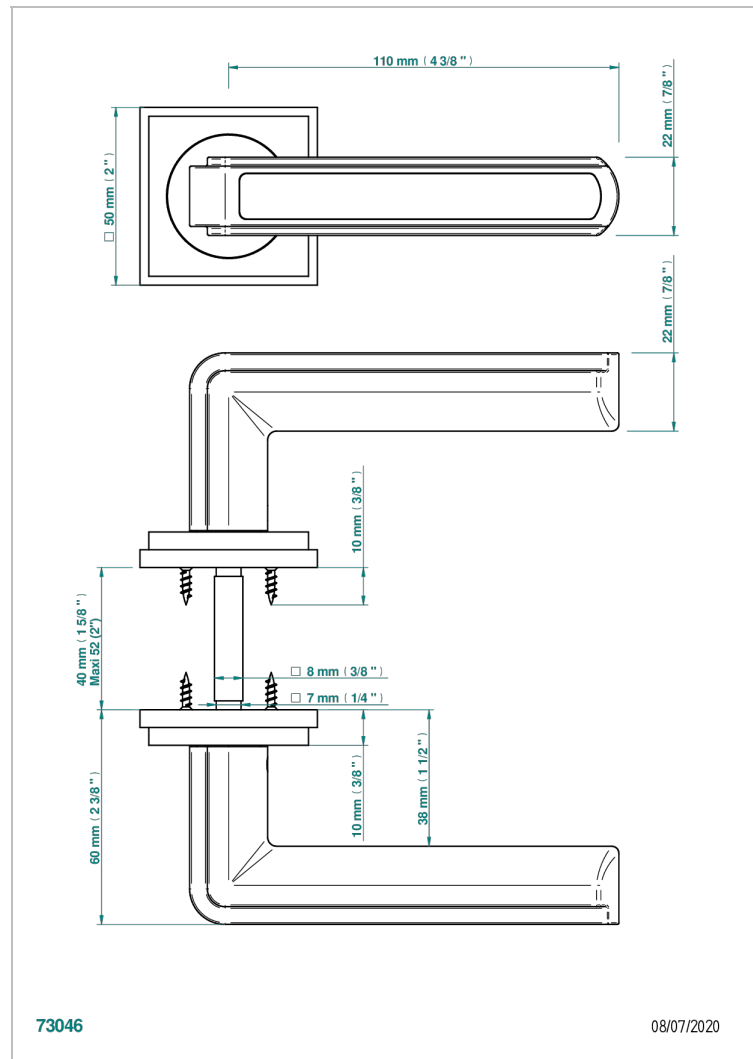

COLLECTION NEW YORK

B8D-DHADS6

Paar Türgriffe, New York Bianco carrara

THG[®]
PARIS

EIGENSCHAFTEN

- Collection New York
- Paar Türgriffe, New York Bianco carrara

VERFÜGBARE OBERFLÄCHEN

Blassgold - F30
Blassgold matt unlackiert - F31
Bronze hell - D01
Chrom - A02
Gold - F01
Gold matt - F07

Mattschwarz keramik - D30
Nickel matt - C01
Pvd blush - H62
Pvd blush matt - H60
Pvd bronze braun - F33
Pvd bronze braun matt - F34

Pvd gold - H52
Pvd gold matt - H53
Pvd graphite - H64
Pvd graphite matt - H65
Pvd messing - H49
Pvd messing matt - H50

Pvd nickel - H55
Pvd nickel matt - H56
Pvd umber - H66
Pvd umber matt - H67
Silbernickel - B01