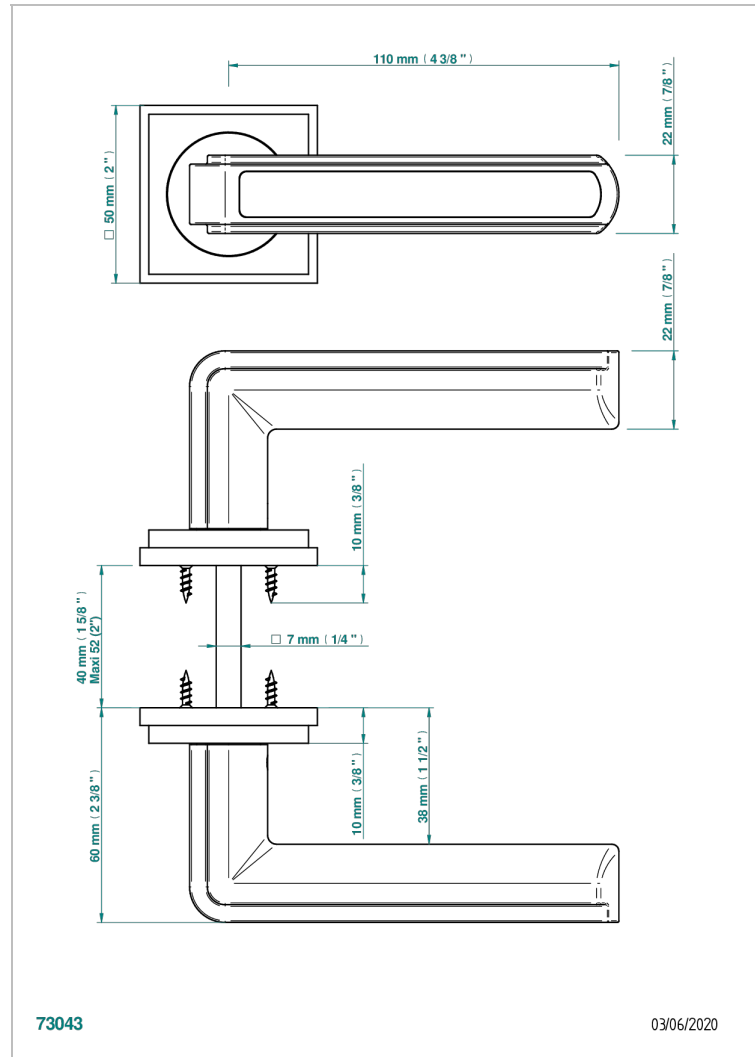

# COLLECTION NEW YORK

B8D-DHADW1

Pair of door handles - New York, Ebony

73043

03/06/2020

## CHARACTERISTIC

- Collection New York
- Pair of door handles - New York, Ebony