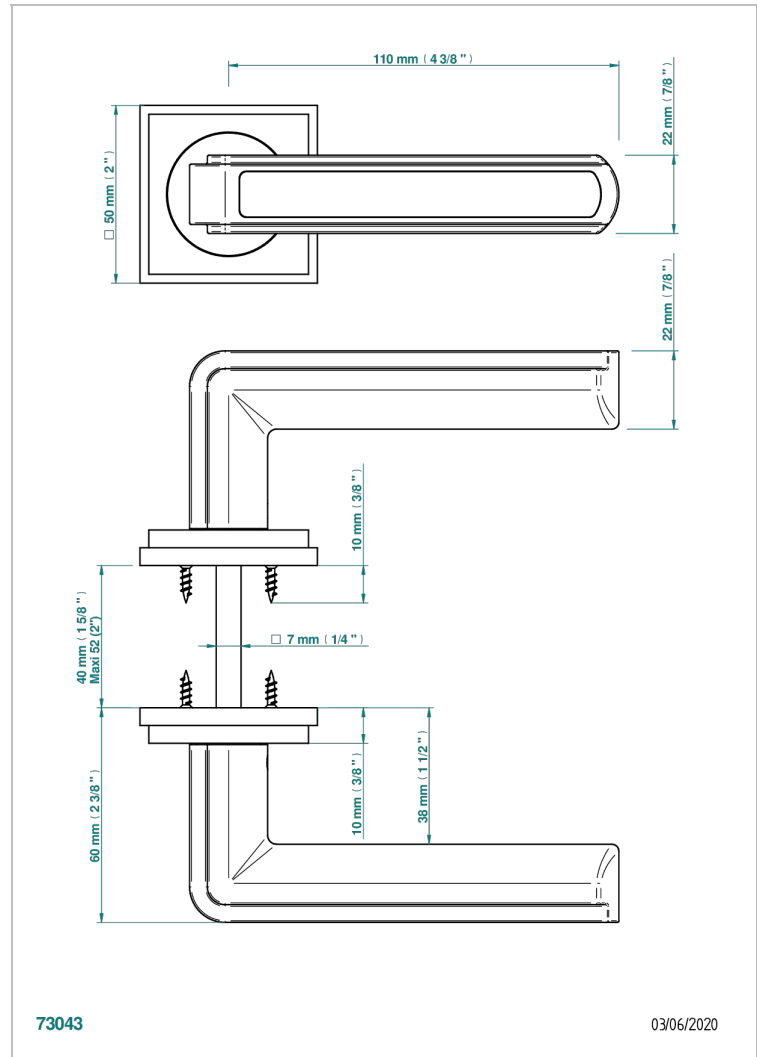

COLLECTION NEW YORK

B8D-DHADW1

Pair of door handles - New York, Ebony

THG[®]
PARIS

CHARACTERISTIC

- Collection New York
- Pair of door handles - New York, Ebony

AVAILABLE FINITIONS

Black ceram - D30
Blush PVD - H62
Brass color PVD - H49
Brown bronze color PVD - F33
Gold color PVD - H52
Graphite PVD - H64