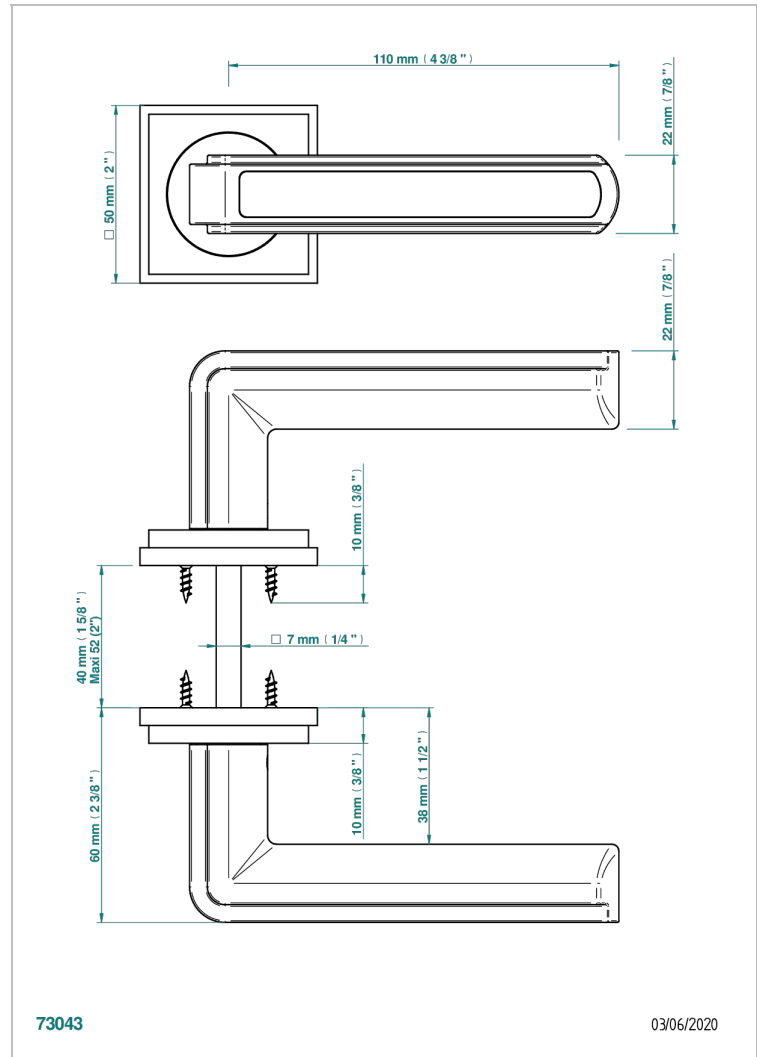

COLLECTION NEW YORK

B8D-DHADW1

Pair of door handles - New York, Ebony

THG[®]
PARIS

73043

03/06/2020

CHARACTERISTIC

- Collection New York
- Pair of door handles - New York, Ebony