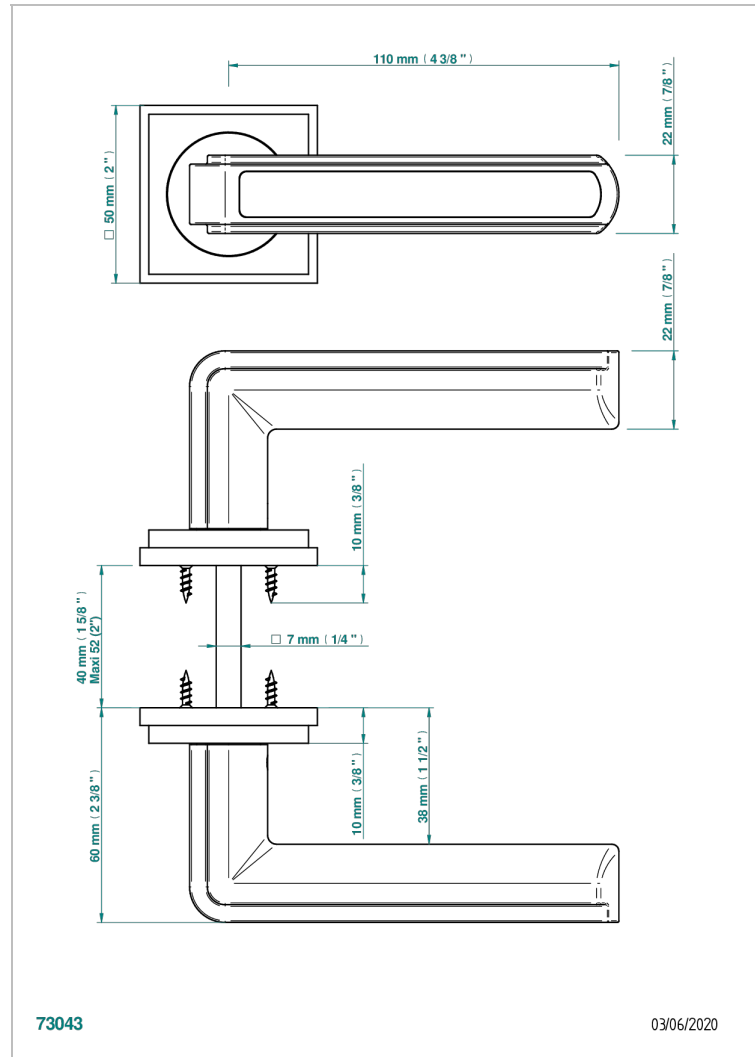

COLLECTION NEW YORK

B8D-DHADW1

Paar Türgriffe, New York Ebenholz

THG[®]
PARIS

EIGENSCHAFTEN

- Collection New York
- Paar Türgriffe, New York Ebenholz

VERFÜGBARE OBERFLÄCHEN

Blassgold - F30
Blassgold matt unlackiert - F31
Bronze hell - D01
Chrom - A02
Gold - F01
Gold matt - F07

Mattschwarz keramik - D30
Nickel matt - C01
Pvd blush - H62
Pvd blush matt - H60
Pvd bronze braun - F33
Pvd bronze braun matt - F34

Pvd gold - H52
Pvd gold matt - H53
Pvd graphite - H64
Pvd graphite matt - H65
Pvd messing - H49
Pvd messing matt - H50

Pvd nickel - H55
Pvd nickel matt - H56
Pvd umber - H66
Pvd umber matt - H67
Silbernickel - B01