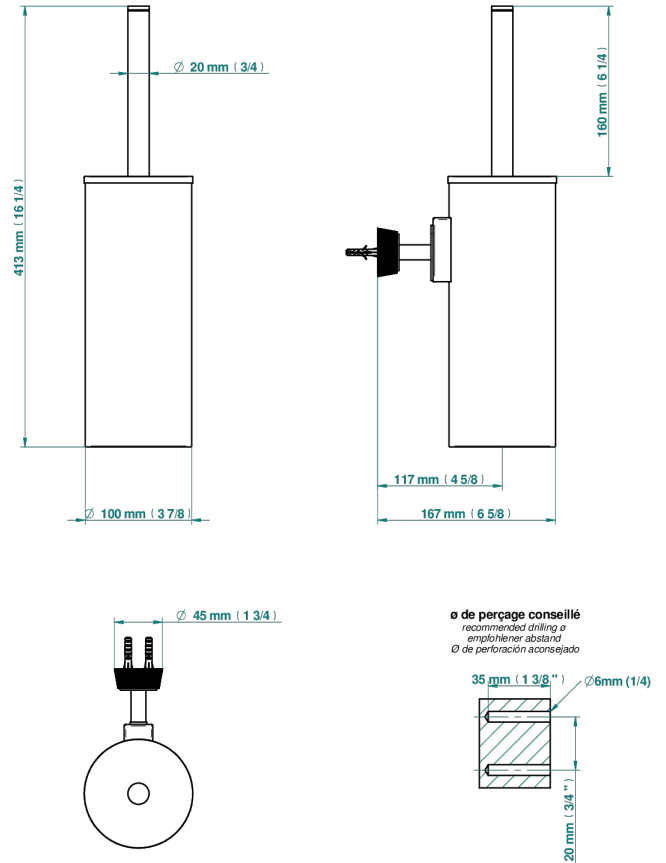

# CORVAIR FIOR DI BOSCO WITH LEVER

U8L-4720C

Wall mounted WC brush with cover and metal holder

THG<sup>®</sup>  
PARIS

73031

19/02/2020

## CHARACTERISTIC

- Corvaire Fior di Bosco with lever
- Wall mounted WC brush with cover and metal holder